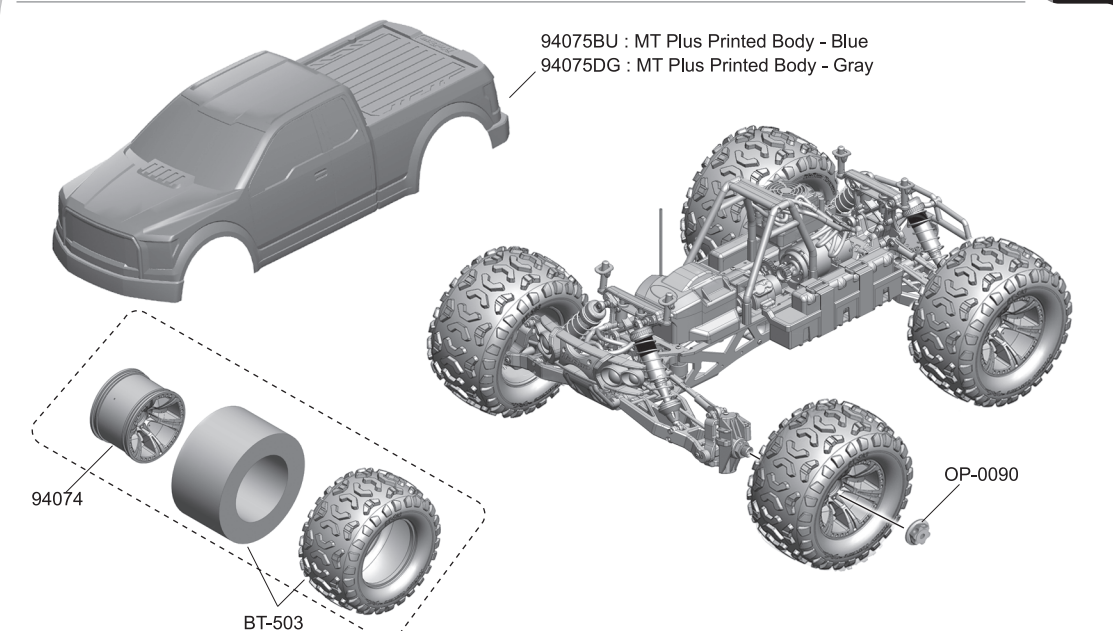

New MT Plus Tires/Wheels & Body Supporter Assembly

EP

33310
3x10mm x6
B/H Screw