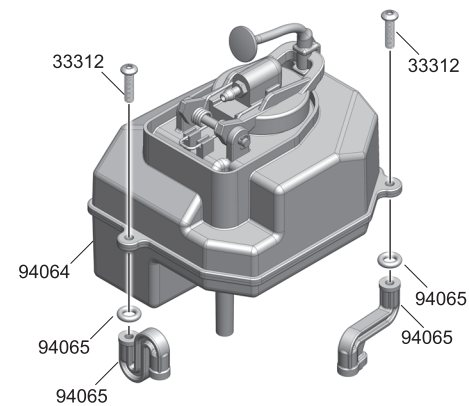

21

Fuel Tank & Mount Assembly

GP

33312
3x12mm x2
B/H Screw

94065
4x2mm x2
O-Ring

22

Throttle / Brake Linkage onto Servo Box Assembly

GP