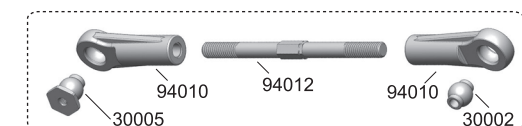

2

-  84076
8x16x5mm x2
Ball Bearing
-  37002
8x19x6mm x2
Ball Bearing
-  33312
3x12mm x4
B/H Screw
-  33414
4x14mm x4
B/H Screw
-  88002
4x47x20mm x4
Hex Screw

3

-  38308
3x8mm x4
Set Screw
-  38504
5x4mm x2
Set Screw
-  33318
3x18mm x4
B/H Screw
-  94071
2.5x16.8mm x4
Shaft
-  84076
8x16x5mm x4
Ball Bearing

4

-  39008
M3 Nut x2
-  33308N
3x8mm x2
Washer Head Screw
-  30002
7.8mm x2
Ball Long
-  30005 x2
Ball Flanged
-  32325
3x25mm x2
Cap Head Screw

Front / Rear Steering Knuckle Assembly**GP & EP****FRONT x2****REAR x2****Front / Rear Suspension Arm Assembly****GP & EP****Front Steering Knuckle x2****Rear Wheel Hub x2**