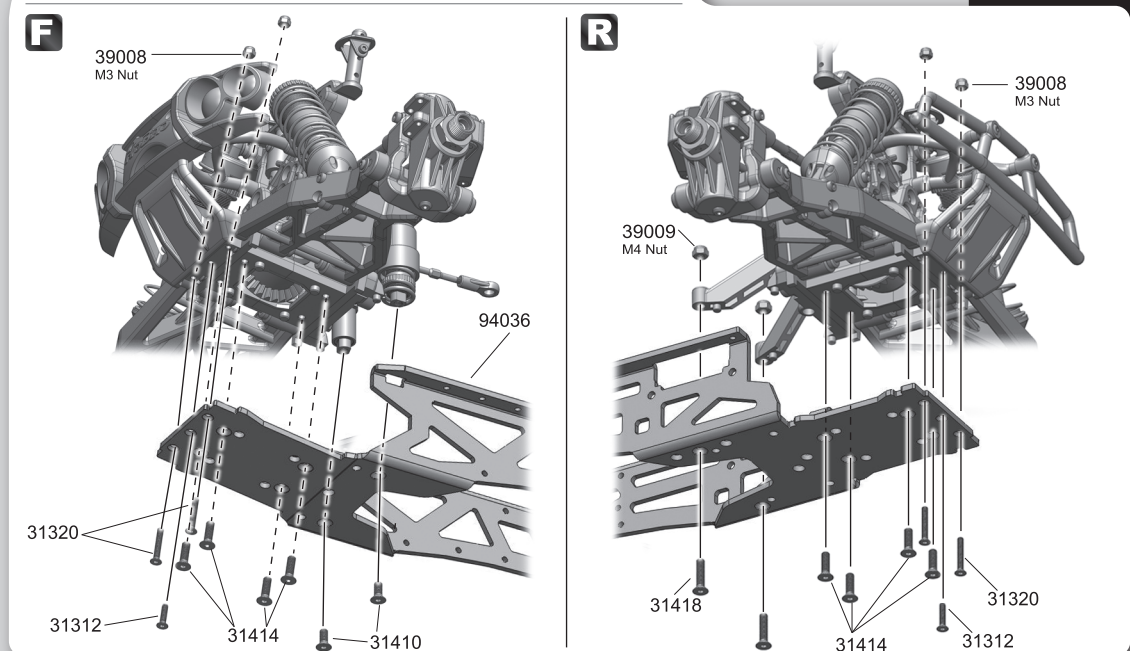

Front Clip onto Chassis Assembly

GP & EP

31312
3x12mm x2
F/H Screw

31320
3x20mm x4
F/H Screw

31410
4x10mm x2
F/H Screw

31414
4x14mm x8
F/H Screw

31418
4x18mm x2
F/H Screw

39008
M3 Nut x4

39009
M4 Nut x2