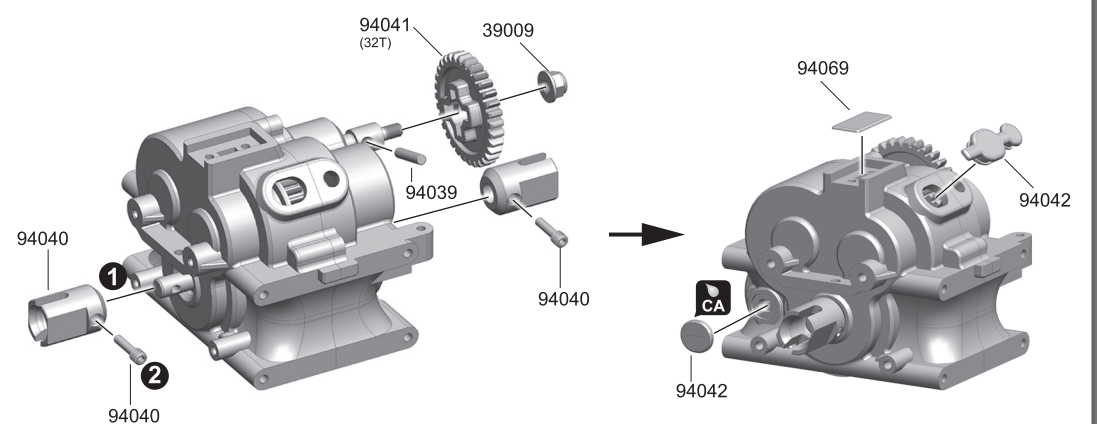

15

39009
Nylon Nut M4 x1

94039
3x13.8mm x4
Pin

EP

Gear & Transmission Shaft Assembly 2

EP

Gear Set & Transmission Box Assembly

EP

Spur Gear & Brake Outdrive Cups & Cap / Plate Assembly

17**Motor Mount / "C" Holder & Mounting Plate Assembly** EP39408
4x8mm x3
Screw33308
3x8mm x4
B/H Screw32312
3x12mm x3
Cap Head Screw**18****ESC. / Motor & Mounting Plate Assembly** EP33308
3x8mm x3
B/H ScrewOPTIONAL :
89421WP : 150A ESC.**19****Battery / Servo & Radio Box Assembly** EP33208
2x8mm x2
B/H Screw33308
3x8mm x6
B/H Screw33312
3x12mm x6
B/H Screw22167
5.8mm x1
Steel Ball38304
3x4mm x2
Set Screw**23****Center Transmission Box & Dogbones onto Chassis Assembly** EP**24****ESC. & Motor onto Chassis Assembly** EP33312
3x12mm x1
B/H Screw