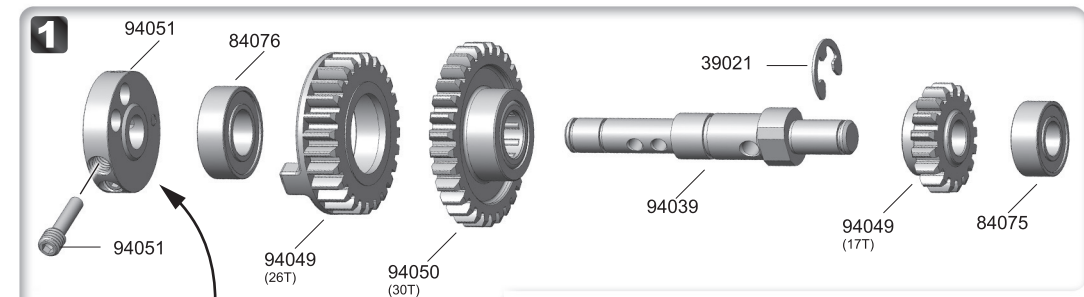

GP & EP

- 33312
3x12mm x4
B/H Screw
- 33318
3x18mm x2
B/H Screw

11

2-Speed Gear & Shaft Assembly 1

GP & EP

- 84075
6x13x5mm x2
Ball Bearing
- 39021
5x0.6mm x3
E Clip
- 94039
2.5x11.8mm x1
Pin

12

2-Speed Gear & Shaft Assembly 2

GP

- 84075
6x13x5mm x2
Ball Bearing
- 84076
8x16x5mm x1
Ball Bearing
- 39021
5x0.6mm x3
E Clip

13

2-Speed Gear & Shaft Assembly 3

GP & EP

- 84075
6x13x5mm x2
Ball Bearing
- 39021
5x0.6mm x3
E Clip
- 94039
3x13.8mm x1
Pin