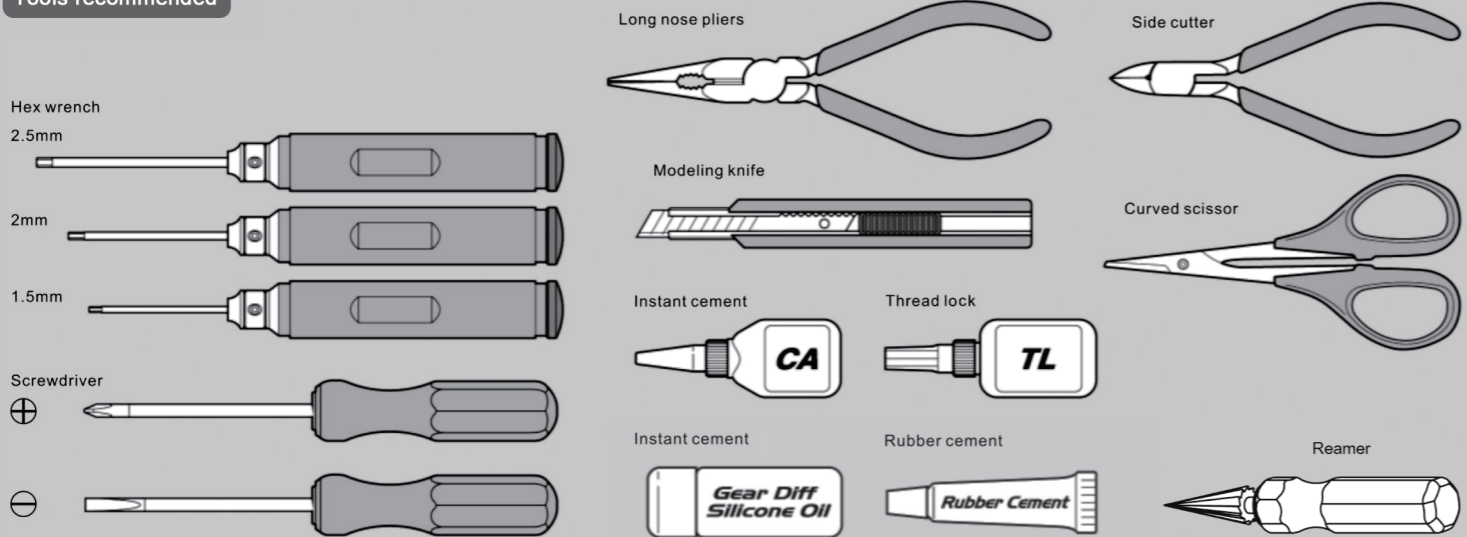

Radio control equipment set

Hyper 30 Engine series

Required for engine starting

Tools recommended

Included items

4WD MONSTER TRUCK HYPERMT SPORT Plus e

Radio control equipment set

Tools recommended