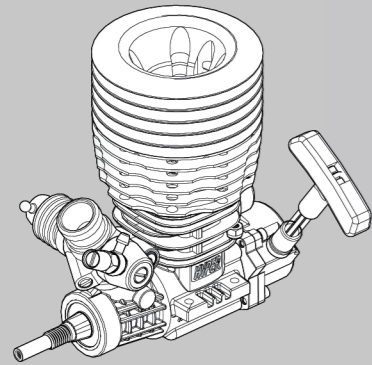

Hyper 30 Engine series