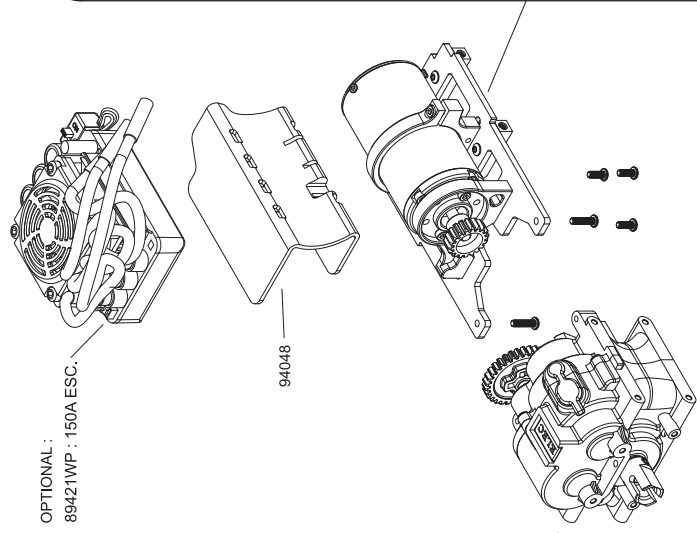

OPTIONAL :
89421WP : 150A ESC.