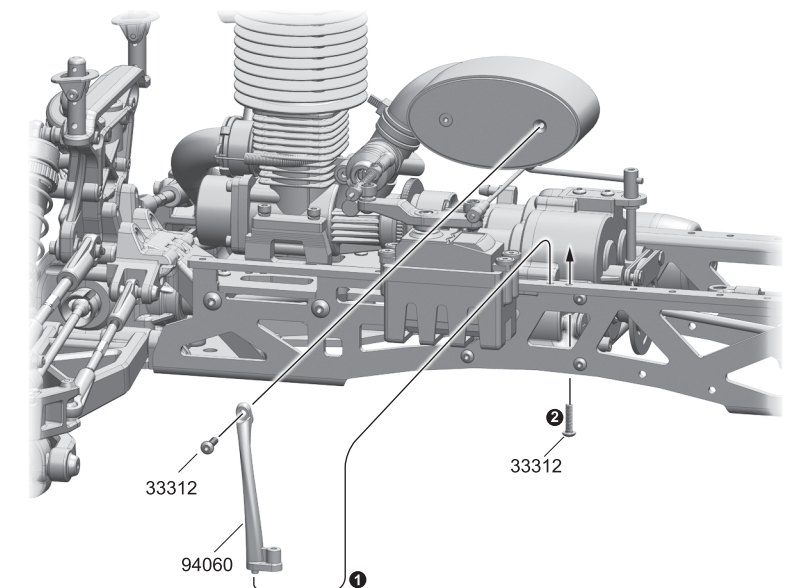

Air Filter Mount Assembly

GP