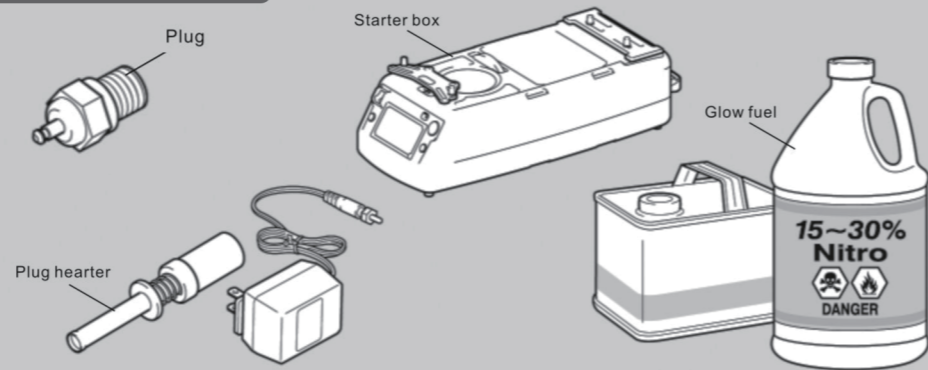

Radio control equipment set

Hyper 30 Engine series

Required for engine starting

Tools recommended

Included items

4WD MONSTER TRUCK HYPERMT SPORT Plus e

Radio control equipment set

Tools recommended