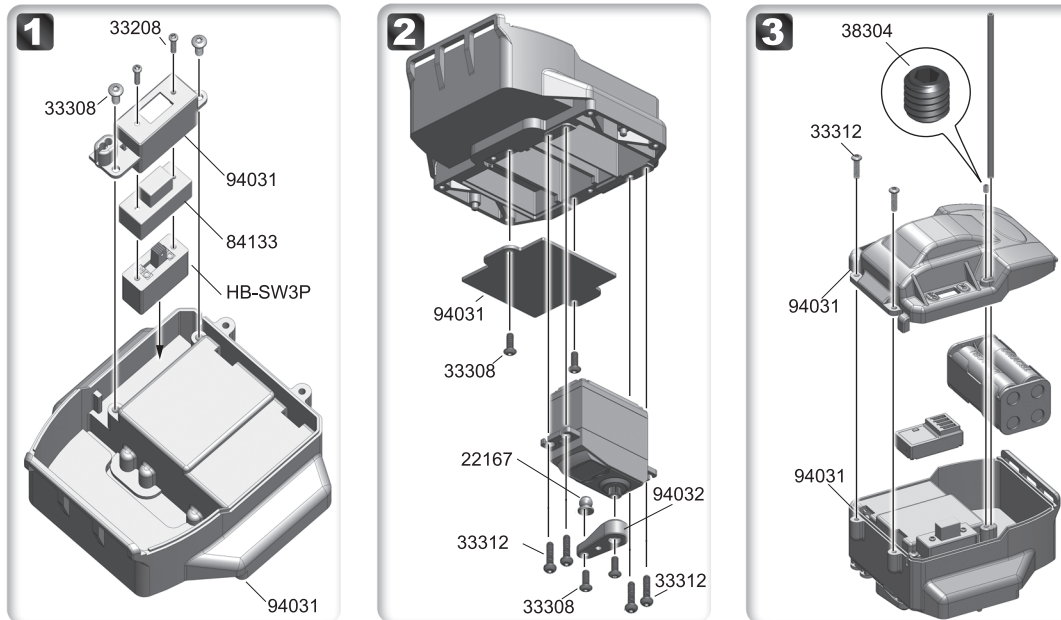

20

Battery / Servo / Radio Box Assembly

GP

33208
2x8mm x2
B/H Screw

33308
3x8mm x6
B/H Screw

33312
3x12mm x6
B/H Screw

22167
5.8mm x1
Steel Ball

38304
3x4mm x2
Set Screw