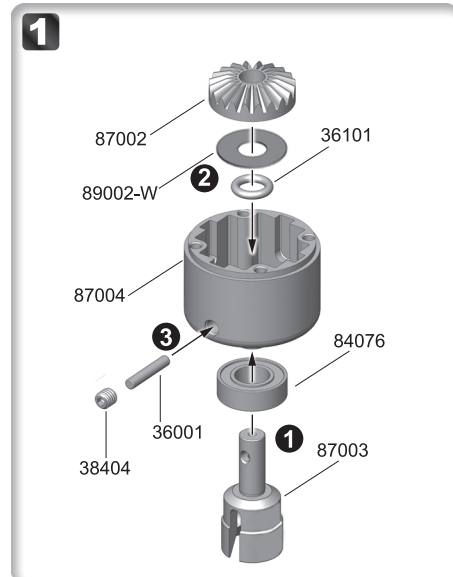

Included items

1**Front / Rear Differential Assembly****GP & EP****Front / Rear Gear Box & Hinge Pin Holder Assembly****GP & EP**

-  38404
4x4mm x2
Set Screw
-  31315
3x15mm x8
F/H Screw
-  87002
4.1x8x0.3mm x8
Washer
-  89002W
6x12x0.15mm x8
Washer
-  36101
5.8x1.9mm x4
O-Ring
-  84076
8x16x5mm x4
Ball Bearing
-  36001
2.5x13.8mm x4
Shaft
-  36102
22x1mm x2
O-Ring

2

-  84076
8x16x5mm x2
Ball Bearing
-  37002
8x19x6mm x2
Ball Bearing
-  33312
3x12mm x4
B/H Screw
-  33414
4x14mm x4
B/H Screw
-  88002
4x47x20mm x4
Hex Screw

3

-  38308
3x8mm x4
Set Screw
-  38504
5x4mm x2
Set Screw
-  33318
3x18mm x4
B/H Screw
-  94071
2.5x16.8mm x4
Shaft
-  84076
8x16x5mm x4
Ball Bearing

5

Front / Rear Shock Tower & Body Post Assembly GP & EP

- 94019
2.6x12mm x2
Cap Head Screw
- 33414
4x14mm x4
B/H Screw
- 32316
3x16mm x2
Cap Head Screw
- 32320
3x20mm x2
Cap Head Screw
- 89107
6.8mm x2
Ball End
- 88115 x4
Alum Collar