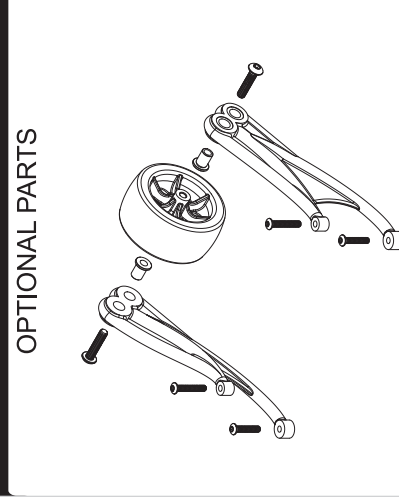

EP

27

Battery Box Assembly

EP

33312
3x12mm x8
B/H Screw

30

New MT Plus Tires/Wheels & Body Supporter Assembly

EP

33310
3x10mm x6
B/H Screw

OPTIONAL :
89421WP : 150A ESC.

Battery Exploded View

Servo / Radio Box Exploded View

Upper Roll Brace Exploded View

Wheelie Wheel Exploded View

OPTIONAL PARTS

Electric Full Exploded View