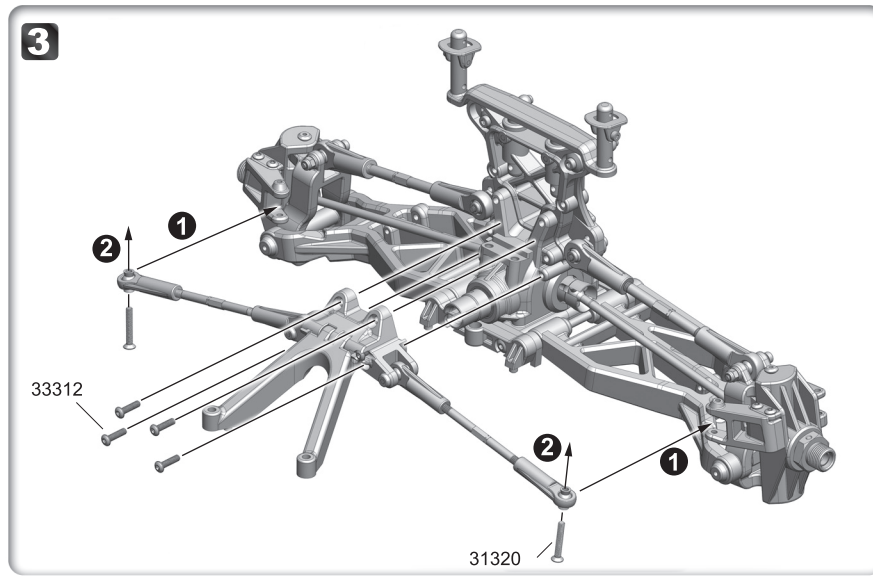

9

Rear Chassis Brace & Mount Assembly

GP & EP

- 33310
  3x10mm x1
  B/H Screw
- 33312
  3x12mm x4
  B/H Screw
- 31320
  3x20mm x4
  F/H Screw
- 94030
  3x31.8mm x1
  Shaft
- 30006
  7.8mm x4
  Ball Ends