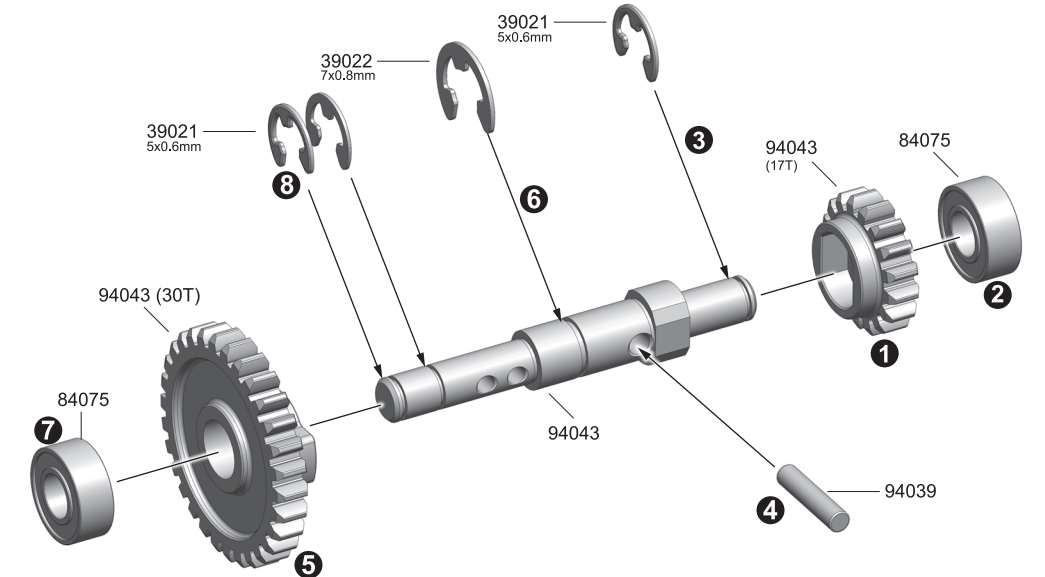

33310
3x10mm x6
B/H Screw

12

84075
6x13x5mm x2
Ball Bearing

39022
7x0.8mm x1
E Clip

39021
5x0.6mm x3
E Clip

94039
3x13.8mm x1
Pin

14

33312
3x12mm x5
B/H Screw

15

39009
Nylon Nut M4 x1

94039
3x13.8mm x4
Pin

EP

Gear & Transmission Shaft Assembly 2

EP

Gear Set & Transmission Box Assembly

EP

Spur Gear & Brake Outdrive Cups & Cap / Plate Assembly

17**Motor Mount / "C" Holder & Mounting Plate Assembly** EP39408
4x8mm x3
Screw33308
3x8mm x4
B/H Screw32312
3x12mm x3
Cap Head Screw**18****ESC. / Motor & Mounting Plate Assembly** EP33308
3x8mm x3
B/H ScrewOPTIONAL :
89421WP : 150A ESC.**19****Battery / Servo & Radio Box Assembly** EP33208
2x8mm x2
B/H Screw33308
3x8mm x6
B/H Screw33312
3x12mm x6
B/H Screw22167
5.8mm x1
Steel Ball38304
3x4mm x2
Set Screw**23****Center Transmission Box & Dogbones onto Chassis Assembly** EP**24****ESC. & Motor onto Chassis Assembly** EP33312
3x12mm x1
B/H Screw