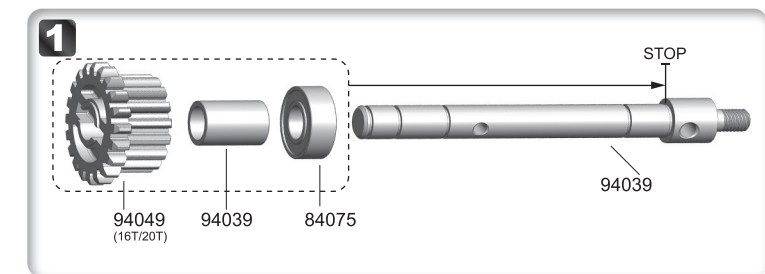

GP & EP

- 33312
3x12mm x4
B/H Screw
- 33318
3x18mm x2
B/H Screw

11

2-Speed Gear & Shaft Assembly 1

GP & EP

- 84075
6x13x5mm x2
Ball Bearing
- 39021
5x0.6mm x3
E Clip
- 94039
2.5x11.8mm x1
Pin

12

2-Speed Gear & Shaft Assembly 2

GP

- 84075
6x13x5mm x2
Ball Bearing
- 84076
8x16x5mm x1
Ball Bearing
- 39021
5x0.6mm x3
E Clip

13

2-Speed Gear & Shaft Assembly 3

GP & EP

- 84075
6x13x5mm x2
Ball Bearing
- 39021
5x0.6mm x3
E Clip
- 94039
3x13.8mm x1
Pin