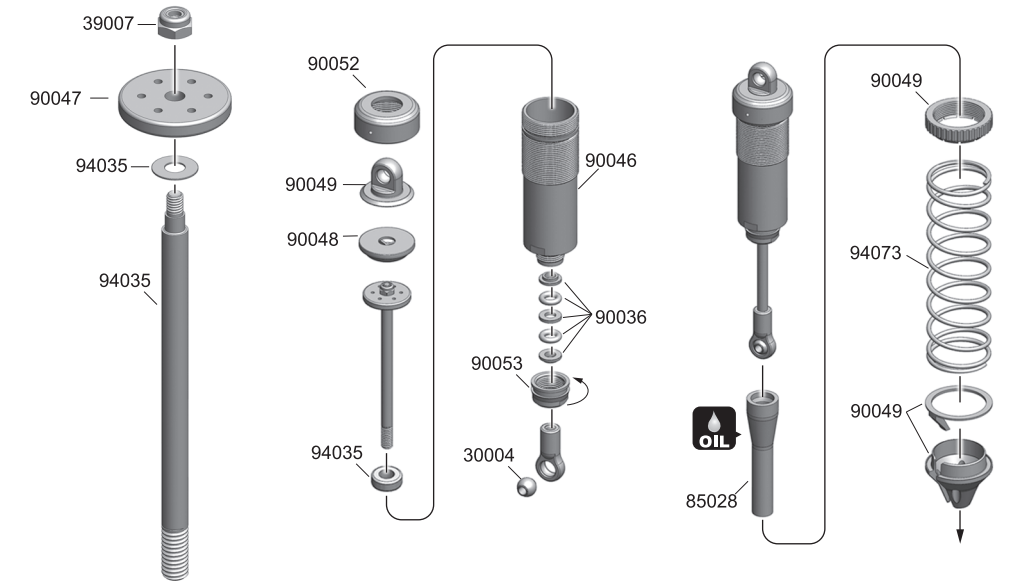

90036
O-ring Shield x8

90036
4x8mm x8
O-Ring

90036
4.05x7.98x1.2mm x4
Washer

30004
6.8mm x4
Ball

24

Front/Rear Shock Assembly 2

GP & EP

32325
3x25mm x4
Cap Head Screw