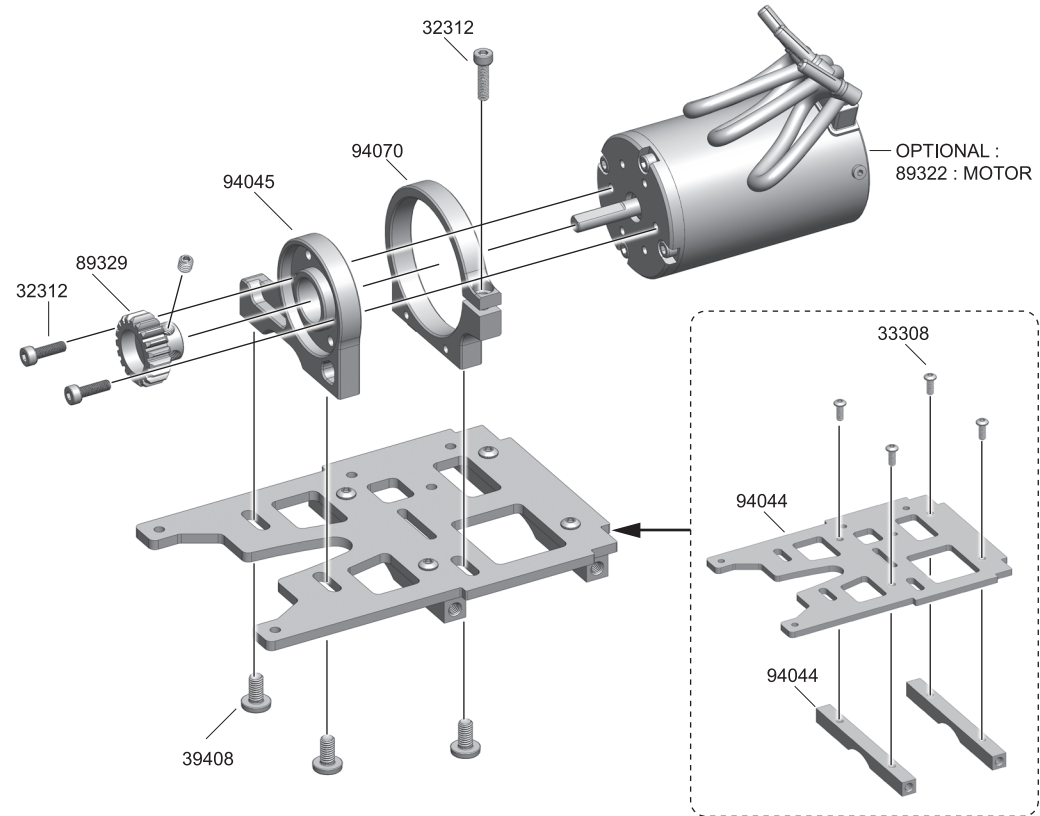

33310
3x10mm x6
B/H Screw

12

84075
6x13x5mm x2
Ball Bearing

39022
7x0.8mm x1
E Clip

39021
5x0.6mm x3
E Clip

94039
3x13.8mm x1
Pin

14

33312
3x12mm x5
B/H Screw

15

39009
Nylon Nut M4 x1

94039
3x13.8mm x4
Pin

EP

Gear & Transmission Shaft Assembly 2

EP

Gear Set & Transmission Box Assembly

EP

Spur Gear & Brake Outdrive Cups & Cap / Plate Assembly

17**Motor Mount / "C" Holder & Mounting Plate Assembly** EP39408
4x8mm x3
Screw33308
3x8mm x4
B/H Screw32312
3x12mm x3
Cap Head Screw**18****ESC. / Motor & Mounting Plate Assembly** EP33308
3x8mm x3
B/H ScrewOPTIONAL :
89421WP : 150A ESC.**19****Battery / Servo & Radio Box Assembly** EP33208
2x8mm x2
B/H Screw33308
3x8mm x6
B/H Screw33312
3x12mm x6
B/H Screw22167
5.8mm x1
Steel Ball38304
3x4mm x2
Set Screw**23****Center Transmission Box & Dogbones onto Chassis Assembly** EP**24****ESC. & Motor onto Chassis Assembly** EP33312
3x12mm x1
B/H Screw