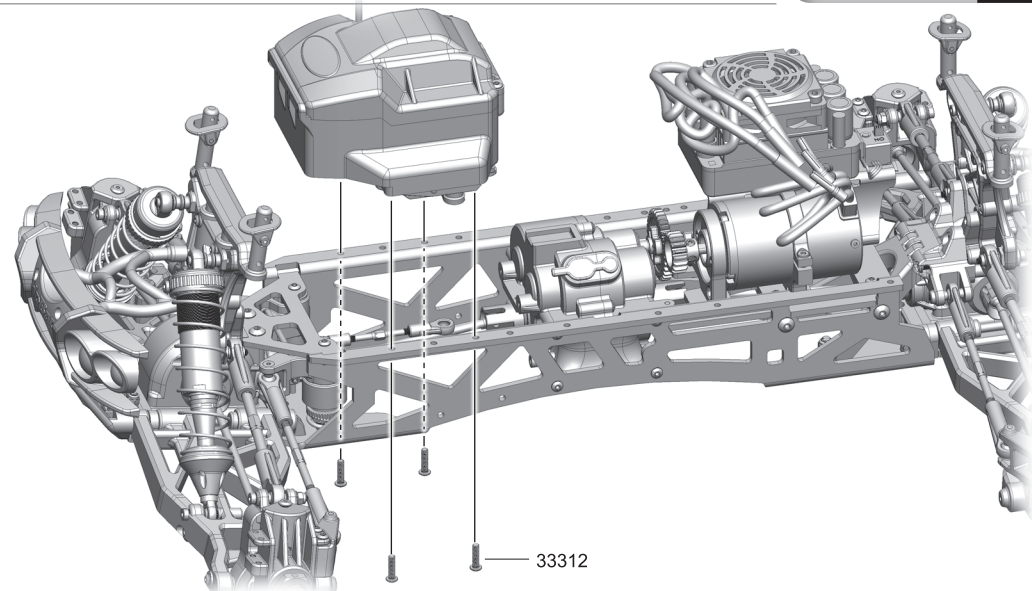

Radio Box onto Chassis Assembly

EP

33312
3x12mm x4
B/H Screw