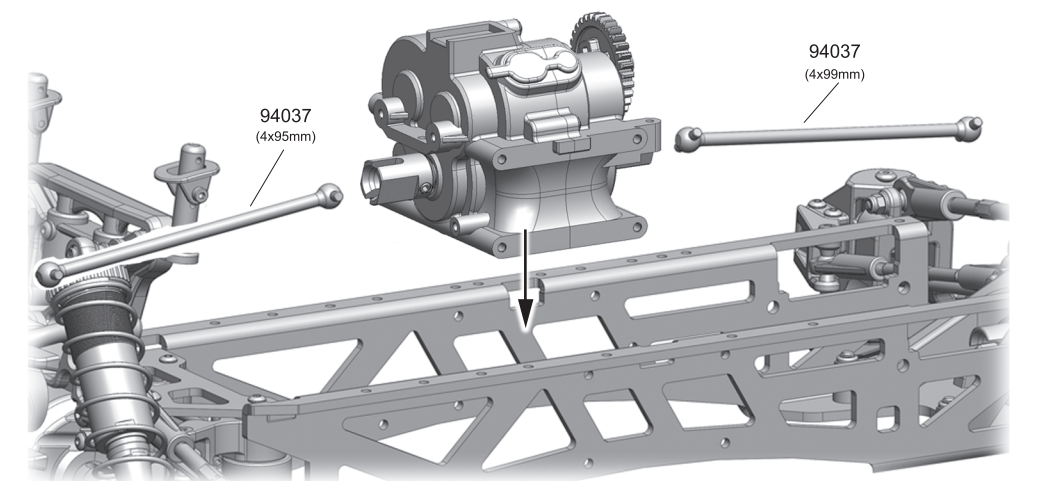

15

39009
Nylon Nut M4 x1

94039
3x13.8mm x4
Pin

EP

Gear & Transmission Shaft Assembly 2

EP

Gear Set & Transmission Box Assembly

EP

Spur Gear & Brake Outdrive Cups & Cap / Plate Assembly

17**Motor Mount / "C" Holder & Mounting Plate Assembly** EP39408
4x8mm x3
Screw33308
3x8mm x4
B/H Screw32312
3x12mm x3
Cap Head Screw**18****ESC. / Motor & Mounting Plate Assembly** EP33308
3x8mm x3
B/H ScrewOPTIONAL :
89421WP : 150A ESC.**19****Battery / Servo & Radio Box Assembly** EP33208
2x8mm x2
B/H Screw33308
3x8mm x6
B/H Screw33312
3x12mm x6
B/H Screw22167
5.8mm x1
Steel Ball38304
3x4mm x2
Set Screw**23****Center Transmission Box & Dogbones onto Chassis Assembly** EP**24****ESC. & Motor onto Chassis Assembly** EP33312
3x12mm x1
B/H Screw