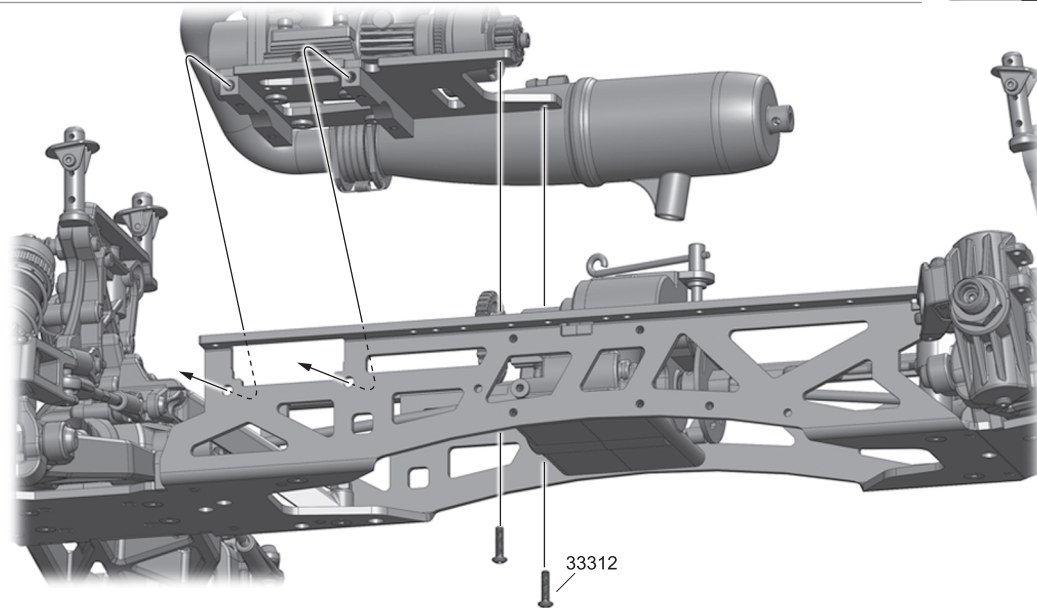

Throttle / Brake Linkage Assembly

GP

27

Engine Exhaust System onto Chassis Assembly

GP

33312
3x12mm x2
B/H Screw

30

33312
3x12mm x2
B/H Screw