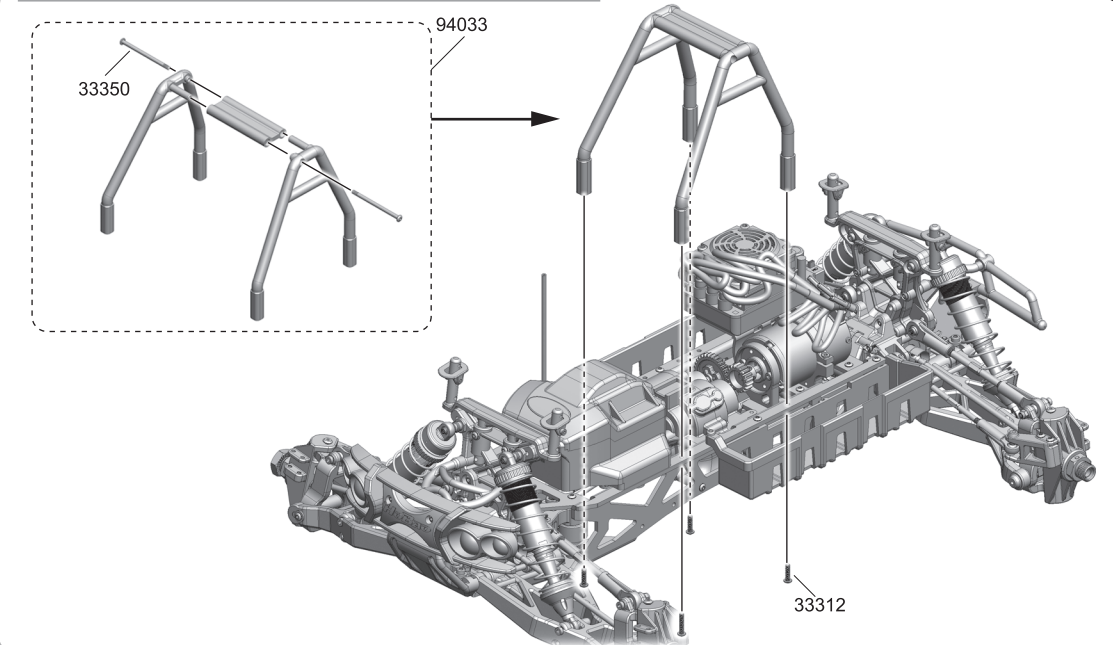

Upper Roll Brace Assembly

EP

33312
3x15mm x4
B/H Screw

33350
3x50mm x2
B/H Screw