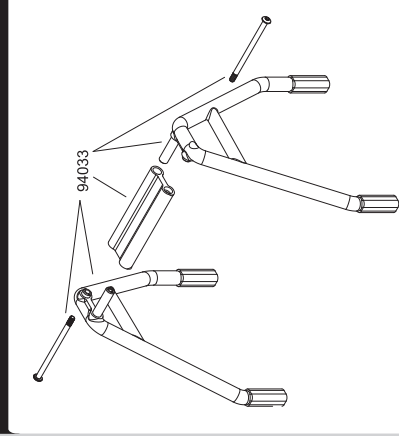

EP

27

Battery Box Assembly

EP

33312
3x12mm x8
B/H Screw

30

New MT Plus Tires/Wheels & Body Supporter Assembly

EP

33310
3x10mm x6
B/H Screw

OPTIONAL :
89421WP : 150A ESC.

Battery Exploded View

Servo / Radio Box Exploded View

Upper Roll Brace Exploded View

Wheelie Wheel Exploded View

OPTIONAL PARTS

Electric Full Exploded View