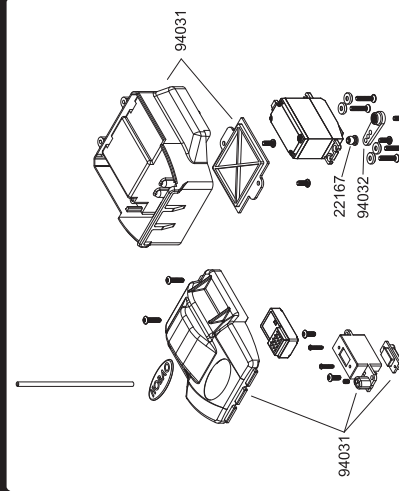

EP

27

Battery Box Assembly

EP

33312
3x12mm x8
B/H Screw

30

New MT Plus Tires/Wheels & Body Supporter Assembly

EP

33310
3x10mm x6
B/H Screw

OPTIONAL :
89421WP : 150A ESC.

Battery Exploded View

Servo / Radio Box Exploded View

Upper Roll Brace Exploded View

Wheelie Wheel Exploded View

OPTIONAL PARTS

Electric Full Exploded View