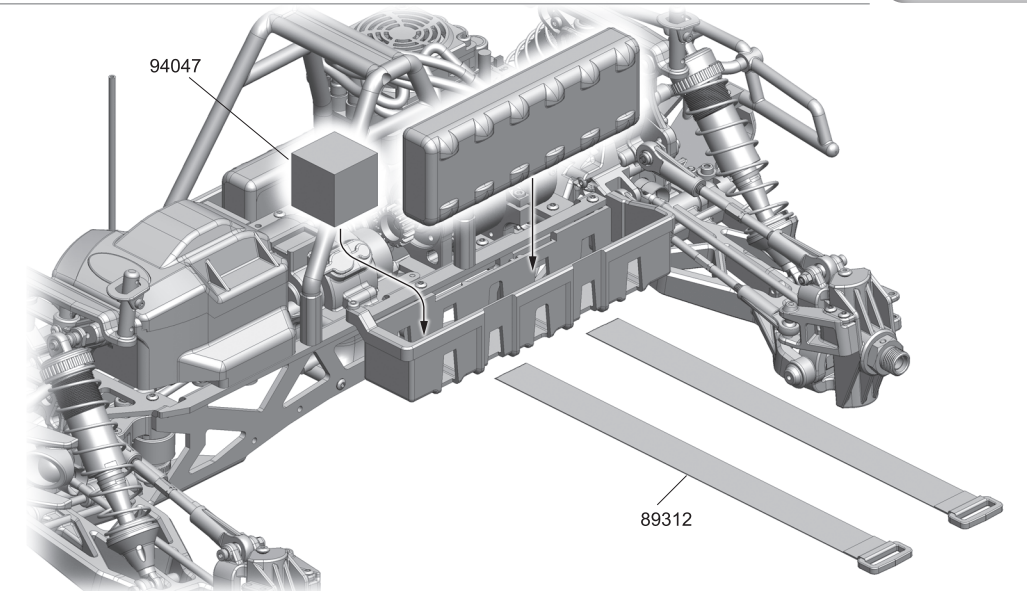

Battery with Sponge & Magic Strip Assembly

EP