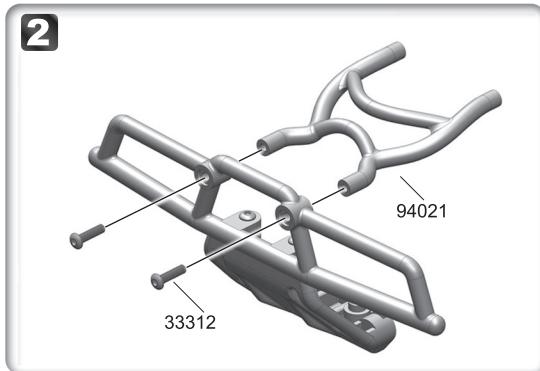

9

Rear Chassis Brace & Mount Assembly

GP & EP

- 33310
3x10mm x1
B/H Screw
- 33312
3x12mm x4
B/H Screw
- 31320
3x20mm x4
F/H Screw
- 94030
3x31.8mm x1
Shaft
- 30006
7.8mm x4
Ball Ends

10

Rear Bumper Skid & Mount Assembly

GP & EP

- 33312
3x12mm x4
B/H Screw
- 33318
3x18mm x2
B/H Screw

11

2-Speed Gear & Shaft Assembly 1

GP & EP

- 84075
6x13x5mm x2
Ball Bearing
- 39021
5x0.6mm x3
E Clip
- 94039
2.5x11.8mm x1
Pin

12

2-Speed Gear & Shaft Assembly 2