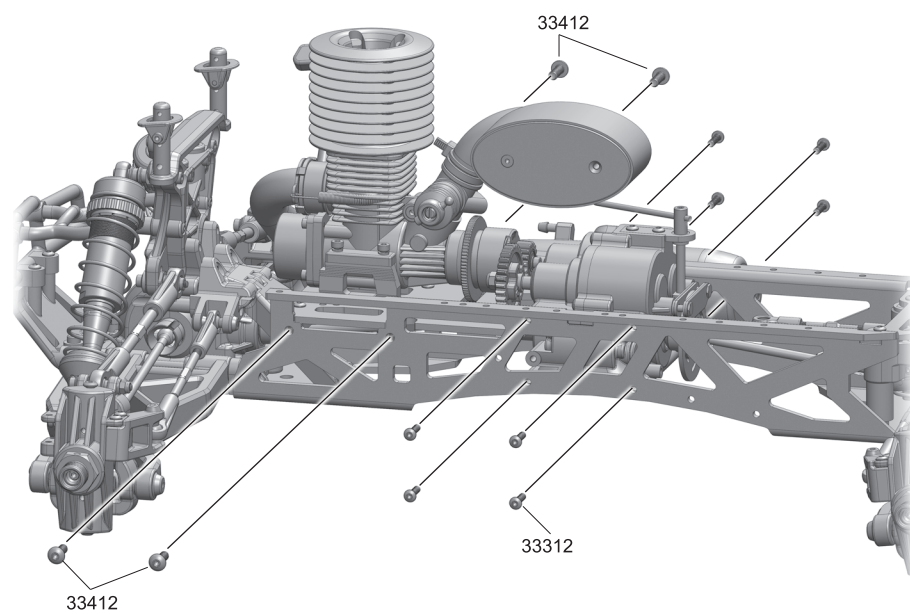

Air Filter Mount Assembly

GP

28

Center Chassis Assembly

GP

33312
3x12mm x8
B/H Screw

33412
4x12mm x4
B/H Screw

31