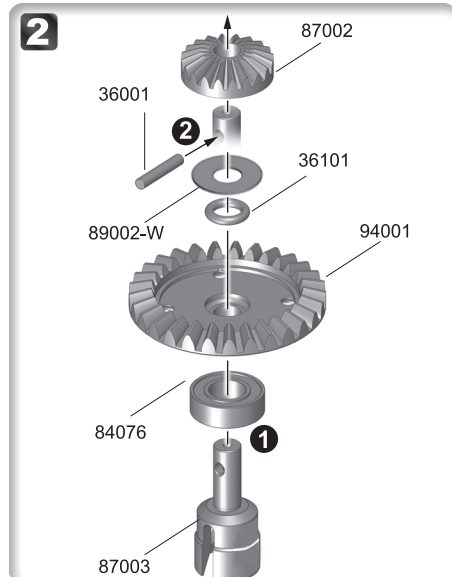

Included items

1**Front / Rear Differential Assembly****GP & EP****Front / Rear Gear Box & Hinge Pin Holder Assembly****GP & EP**

-  38404
4x4mm x2
Set Screw
-  31315
3x15mm x8
F/H Screw
-  87002
4.1x8x0.3mm x8
Washer
-  89002W
6x12x0.15mm x8
Washer
-  36101
5.8x1.9mm x4
O-Ring
-  84076
8x16x5mm x4
Ball Bearing
-  36001
2.5x13.8mm x4
Shaft
-  36102
22x1mm x2
O-Ring

2

-  84076
8x16x5mm x2
Ball Bearing
-  37002
8x19x6mm x2
Ball Bearing
-  33312
3x12mm x4
B/H Screw
-  33414
4x14mm x4
B/H Screw
-  88002
4x47x20mm x4
Hex Screw

3

-  38308
3x8mm x4
Set Screw
-  38504
5x4mm x2
Set Screw
-  33318
3x18mm x4
B/H Screw
-  94071
2.5x16.8mm x4
Shaft
-  84076
8x16x5mm x4
Ball Bearing

4

-  39008
M3 Nut x2
-  33308N
3x8mm x2
Washer Head Screw
-  30002
7.8mm x2
Ball Long
-  30005 x2
Ball Flanged
-  32325
3x25mm x2
Cap Head Screw

Front / Rear Steering Knuckle Assembly**GP & EP****FRONT x2****REAR x2****Front / Rear Suspension Arm Assembly****GP & EP****Front Steering Knuckle x2****Rear Wheel Hub x2**

5

Front / Rear Shock Tower & Body Post Assembly GP & EP

- 94019
2.6x12mm x2
Cap Head Screw
- 33414
4x14mm x4
B/H Screw
- 32316
3x16mm x2
Cap Head Screw
- 32320
3x20mm x2
Cap Head Screw
- 89107
6.8mm x2
Ball End
- 88115 x4
Alum Collar