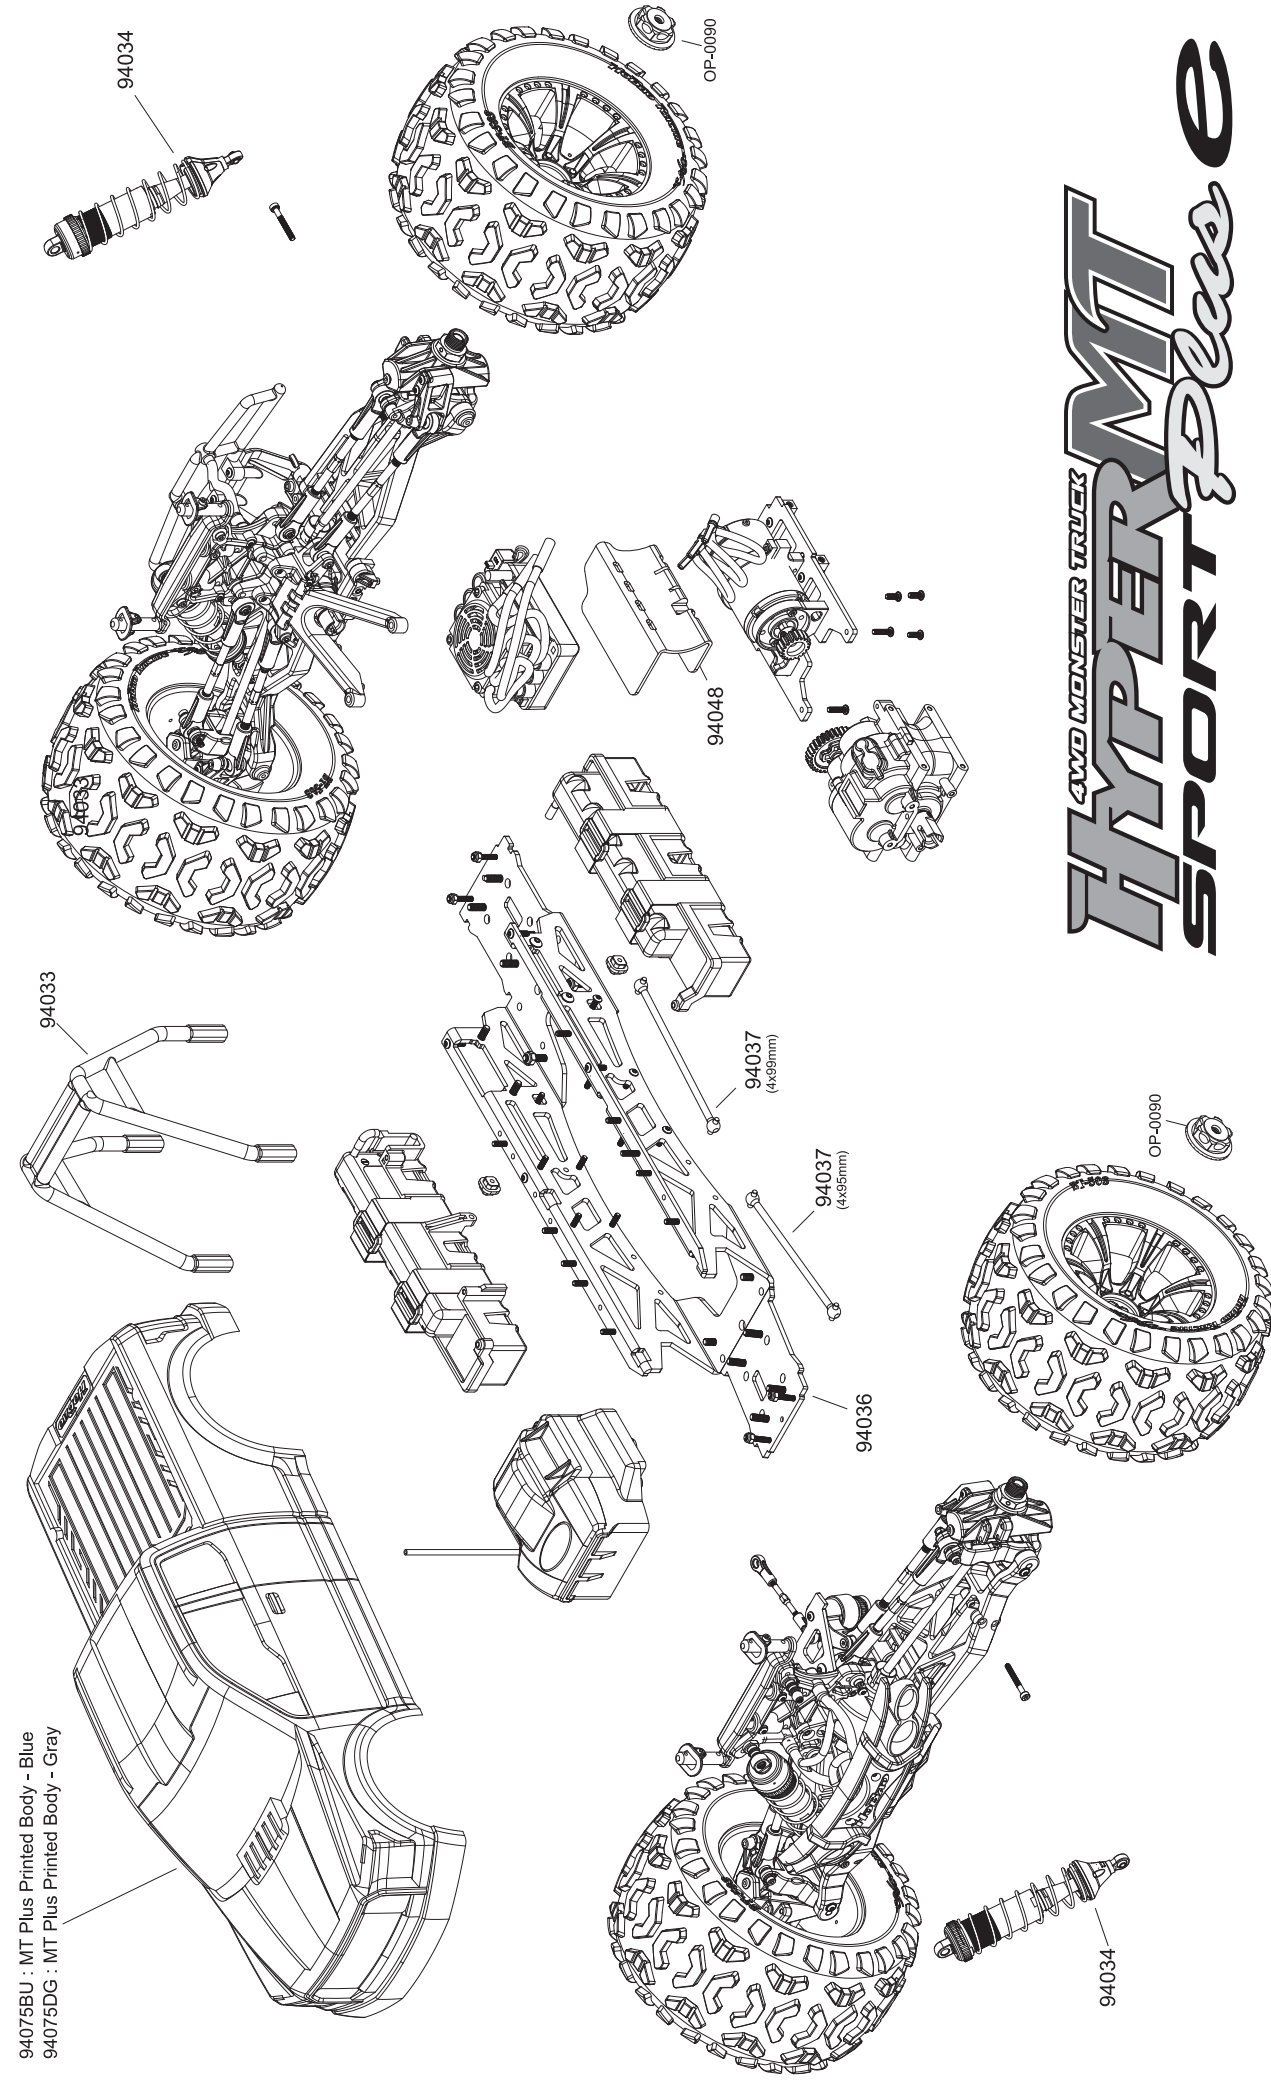

Electric Full Exploded View

94075BU : MT Plus Printed Body - Blue
94075DG : MT Plus Printed Body - Gray

4WD MONSTER TRUCK
HYPERMT
SPORT *Plus e*