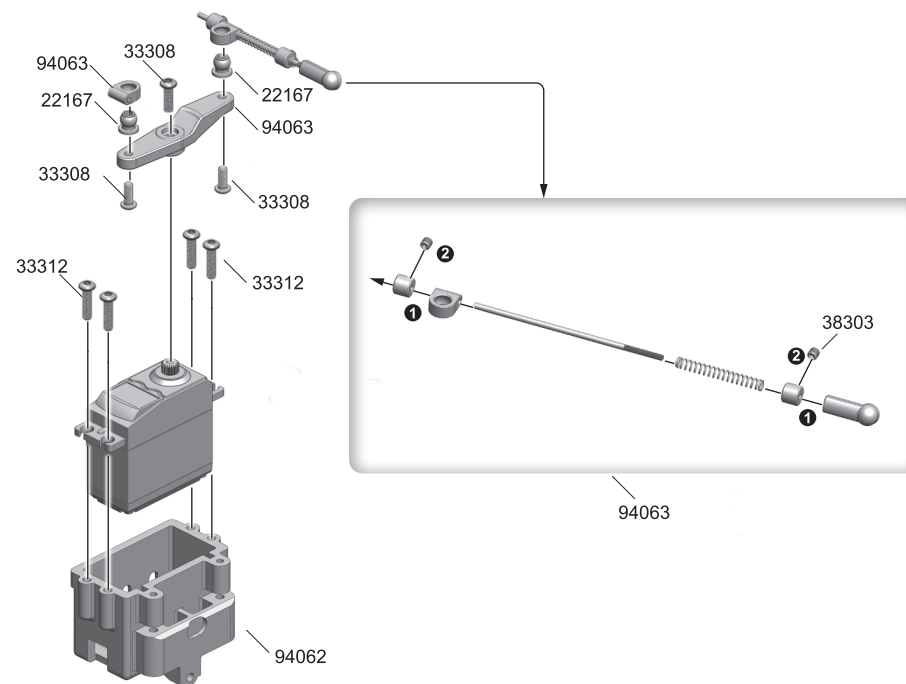

38303
3x3mm x2
Set Screw

22167
5.8mm x2
Steel Ball

33308
3x8mm x3
B/H Screw

33312
3x12mm x2
B/H Servo

23

Front / Rear Shock Assembly 1

GP & EP

39007
M2.5 Nut x4