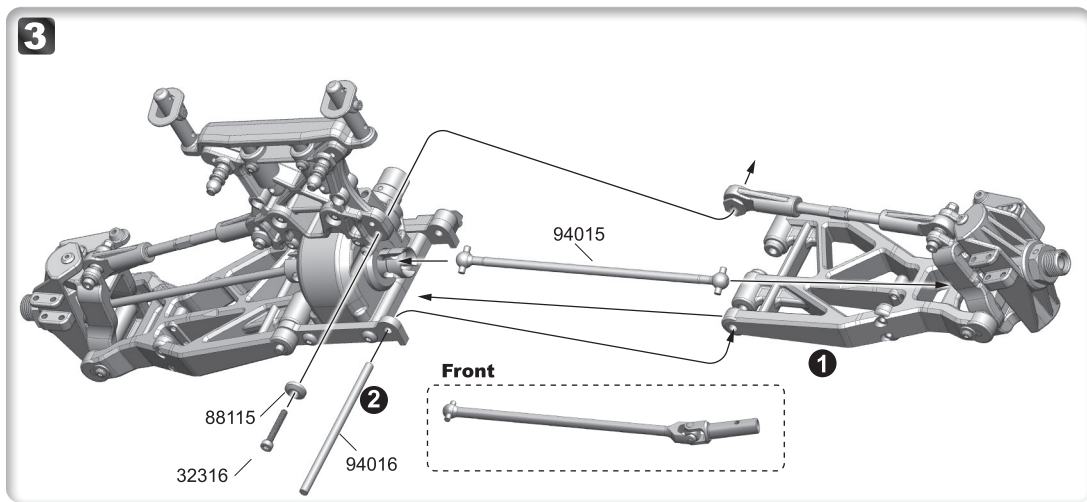

2

-  84076
8x16x5mm x2
Ball Bearing
-  37002
8x19x6mm x2
Ball Bearing
-  33312
3x12mm x4
B/H Screw
-  33414
4x14mm x4
B/H Screw
-  88002
4x47x20mm x4
Hex Screw

3

-  38308
3x8mm x4
Set Screw
-  38504
5x4mm x2
Set Screw
-  33318
3x18mm x4
B/H Screw
-  94071
2.5x16.8mm x4
Shaft
-  84076
8x16x5mm x4
Ball Bearing

4

-  39008
M3 Nut x2
-  33308N
3x8mm x2
Washer Head Screw
-  30002
7.8mm x2
Ball Long
-  30005 x2
Ball Flanged
-  32325
3x25mm x2
Cap Head Screw

Front / Rear Steering Knuckle Assembly**GP & EP****FRONT x2****REAR x2****Front / Rear Suspension Arm Assembly****GP & EP****Front Steering Knuckle x2****Rear Wheel Hub x2**

5

Front / Rear Shock Tower & Body Post Assembly GP & EP

- 94019
2.6x12mm x2
Cap Head Screw
- 33414
4x14mm x4
B/H Screw
- 32316
3x16mm x2
Cap Head Screw
- 32320
3x20mm x2
Cap Head Screw
- 89107
6.8mm x2
Ball End
- 88115 x4
Alum Collar