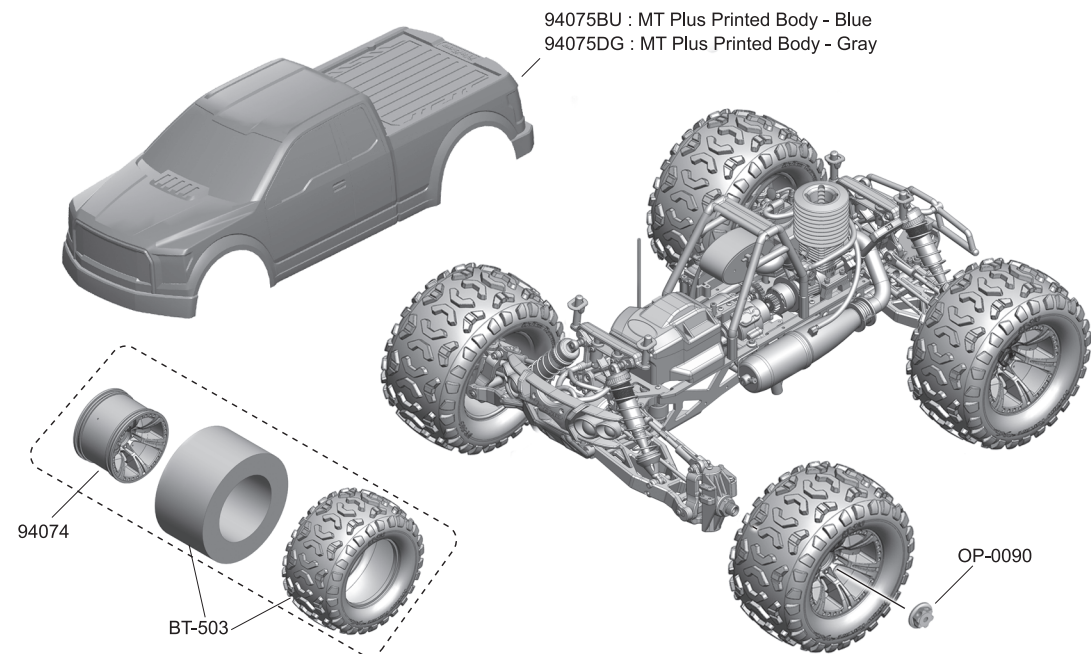

New MT Plus Tires/Wheels & Body Supporter Assembly

GP

33310
3x10mm x6
B/H Screw