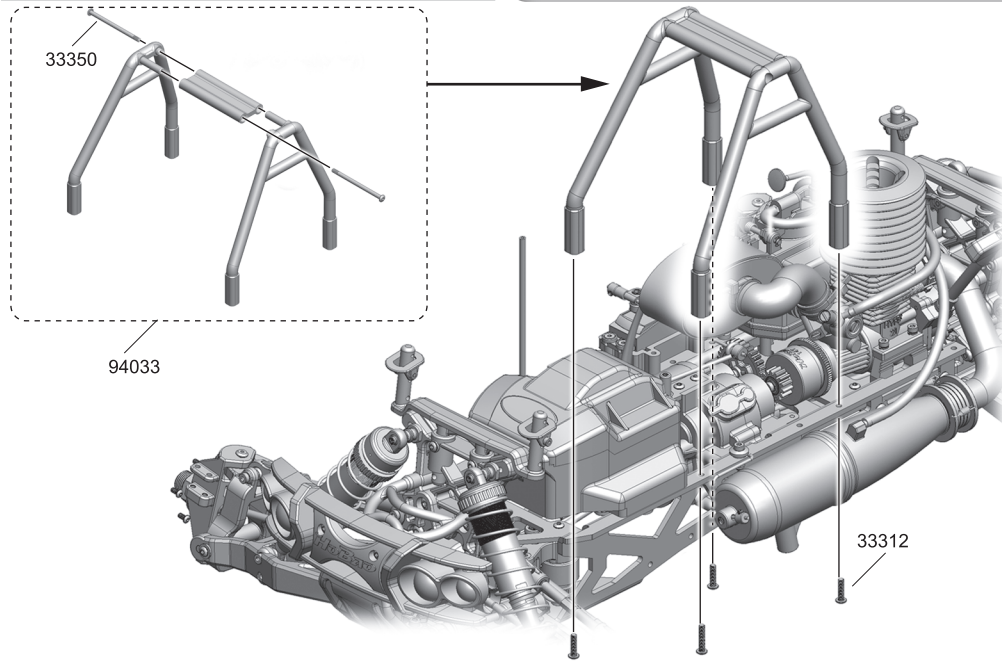

Roll Bar Brace Assembly

GP

33312
3x12mm x4
B/H Screw

33350
3x50mm x2
B/H Screw