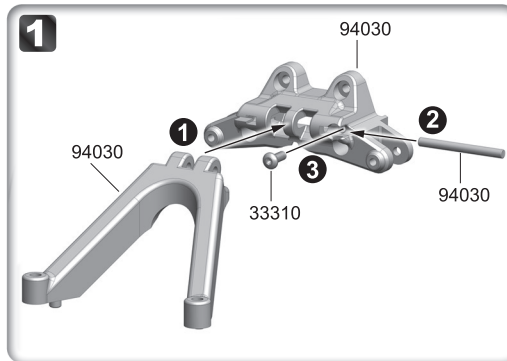

9

Rear Chassis Brace & Mount Assembly

GP & EP

- 33310
  3x10mm x1
  B/H Screw
- 33312
  3x12mm x4
  B/H Screw
- 31320
  3x20mm x4
  F/H Screw
- 94030
  3x31.8mm x1
  Shaft
- 30006
  7.8mm x4
  Ball Ends