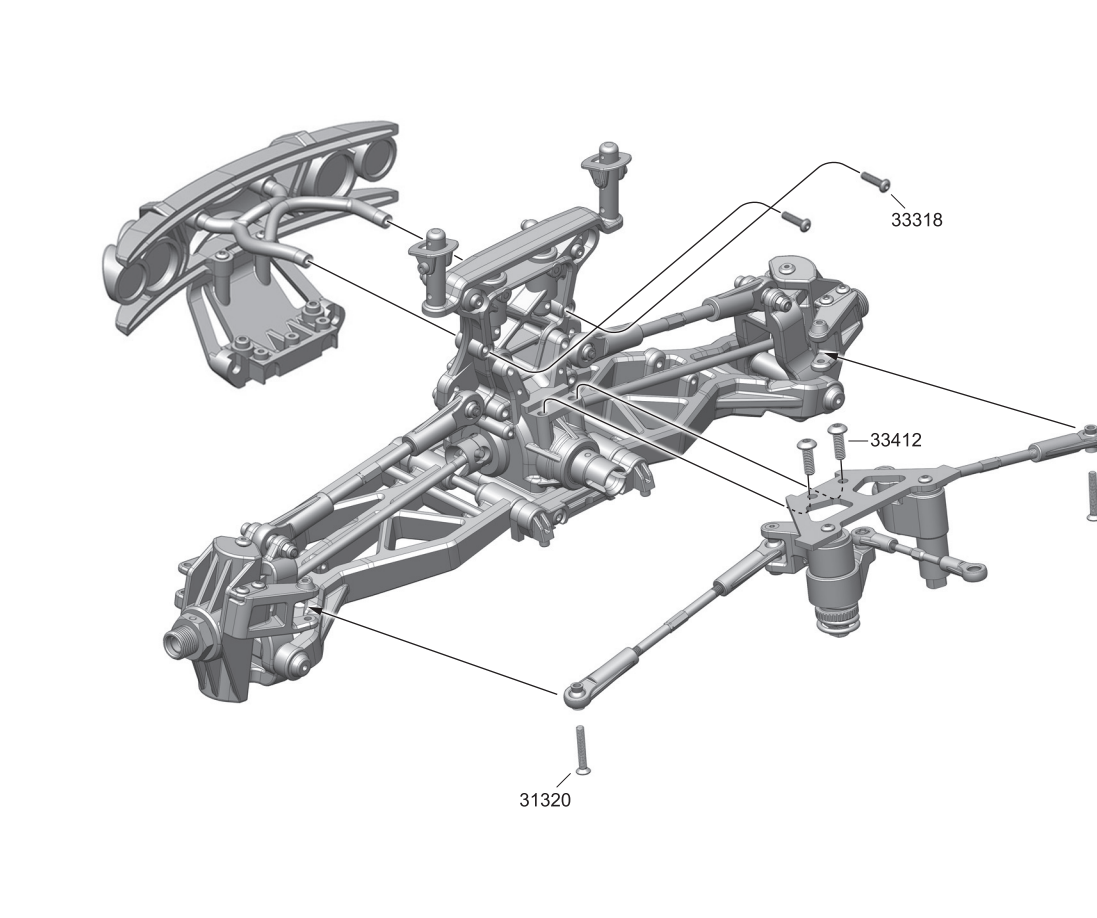

7

Servo Saver Assembly GP & EP

- 30006
7.8mm x4
Ball Ends
- 22167
3x3mm x1
Ball Joint
- 94025
Collar x2
- 38303
3x3mm x2
Set Screw
- 33312
3x12mm x1
B/H Screw
- 31320
3x20mm x2
F/H Screw
- 84078
6x10x3mm x4
Ball Bearing

6

Front Bumper Skid / New Headlight Assembly GP & EP

- 33312
3x12mm x4
B/H Screw
- 33306
3x6mm x6
B/H Screw

8

Front Bumper / Shock Tower / Servo Saver Assembly GP & EP

- 33412
4x12mm x2
B/H Screw
- 33318
3x18mm x2
B/H Screw
- 31320
3x20mm x2
F/H Screw