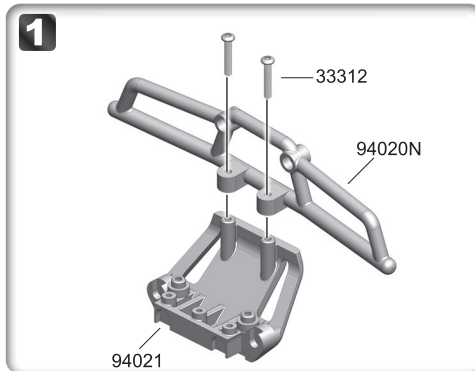

9

Rear Chassis Brace & Mount Assembly

GP & EP

- 33310
3x10mm x1
B/H Screw
- 33312
3x12mm x4
B/H Screw
- 31320
3x20mm x4
F/H Screw
- 94030
3x31.8mm x1
Shaft
- 30006
7.8mm x4
Ball Ends

10

Rear Bumper Skid & Mount Assembly

GP & EP

- 33312
3x12mm x4
B/H Screw
- 33318
3x18mm x2
B/H Screw

11

2-Speed Gear & Shaft Assembly 1

GP & EP

- 84075
6x13x5mm x2
Ball Bearing
- 39021
5x0.6mm x3
E Clip
- 94039
2.5x11.8mm x1
Pin

12

2-Speed Gear & Shaft Assembly 2