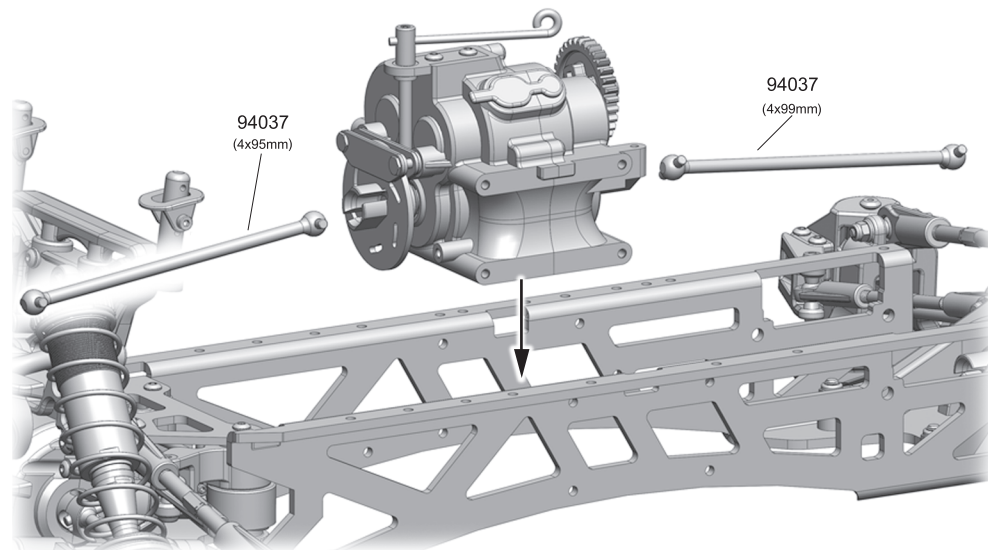

39008
M3 Nut x4

39009
M4 Nut x2

26

Center Transmission Box & Dogbones onto Chassis Assembly

GP

29

33312
3x12mm x1
B/H Screw

33315
3x15mm x2
B/H Screw