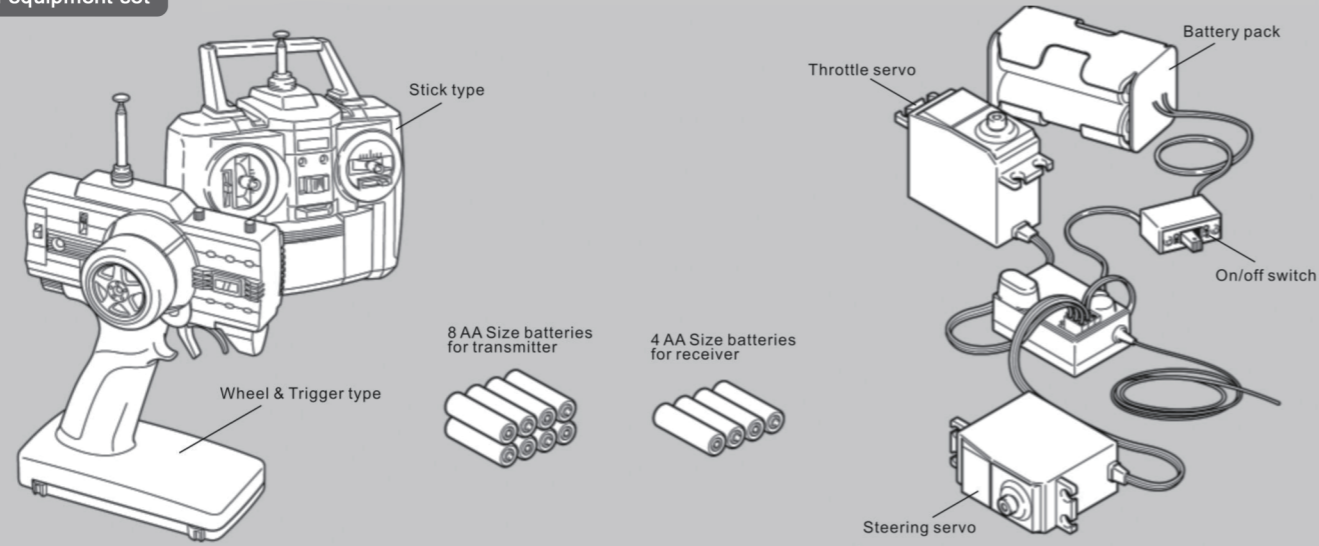

Radio control equipment set

Hyper 30 Engine series

Required for engine starting

Tools recommended

Included items

4WD MONSTER TRUCK HYPERMT SPORT Plus e

Radio control equipment set

Tools recommended