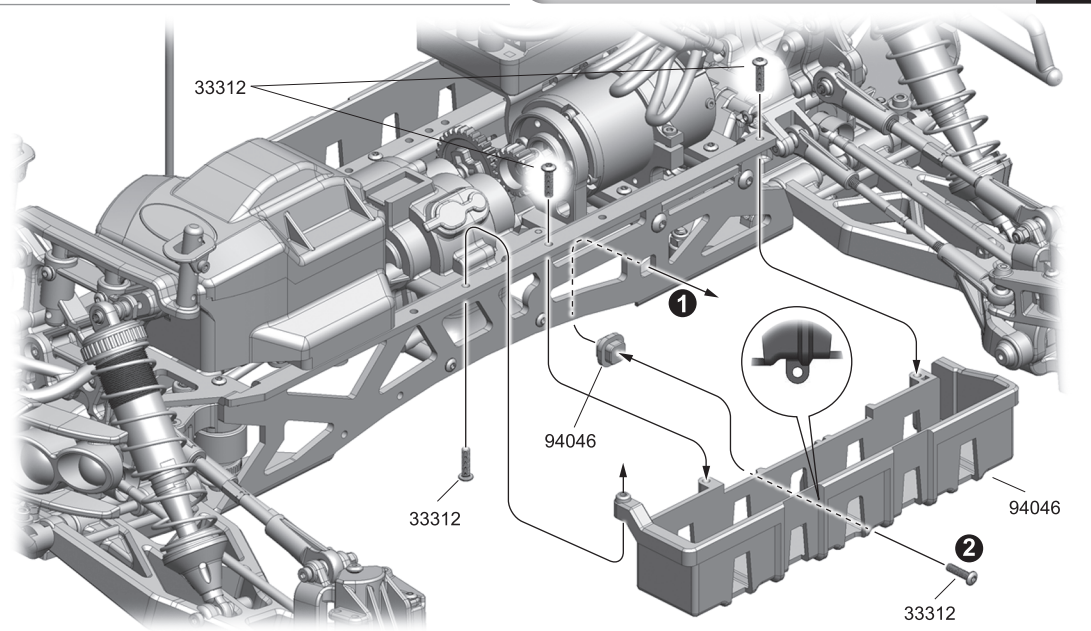

EP

27

Battery Box Assembly

EP

33312
3x12mm x8
B/H Screw

30

New MT Plus Tires/Wheels & Body Supporter Assembly

EP