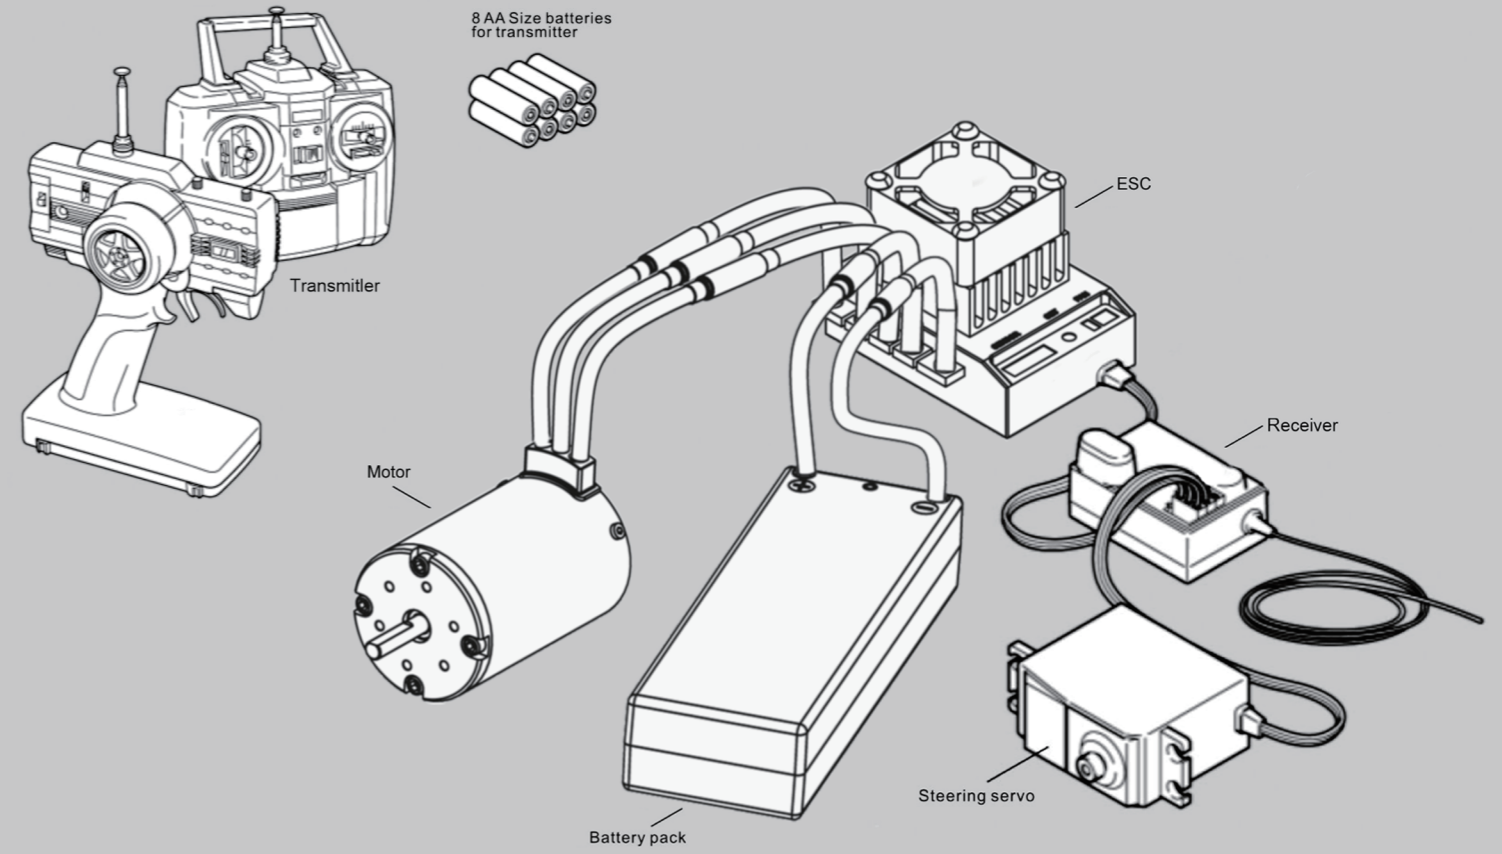

Radio control equipment set

Hyper 30 Engine series

Required for engine starting

Tools recommended

Included items

4WD MONSTER TRUCK HYPERMT SPORT Plus e

Radio control equipment set

Tools recommended