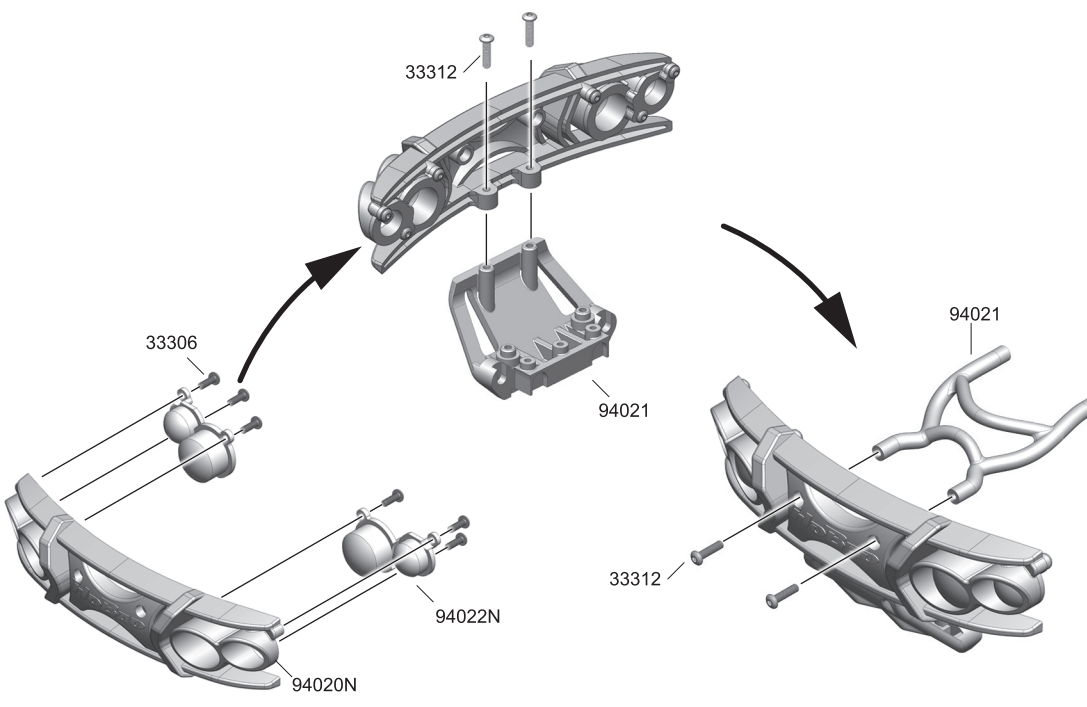

Front Bumper Skid / New Headlight Assembly GP & EP