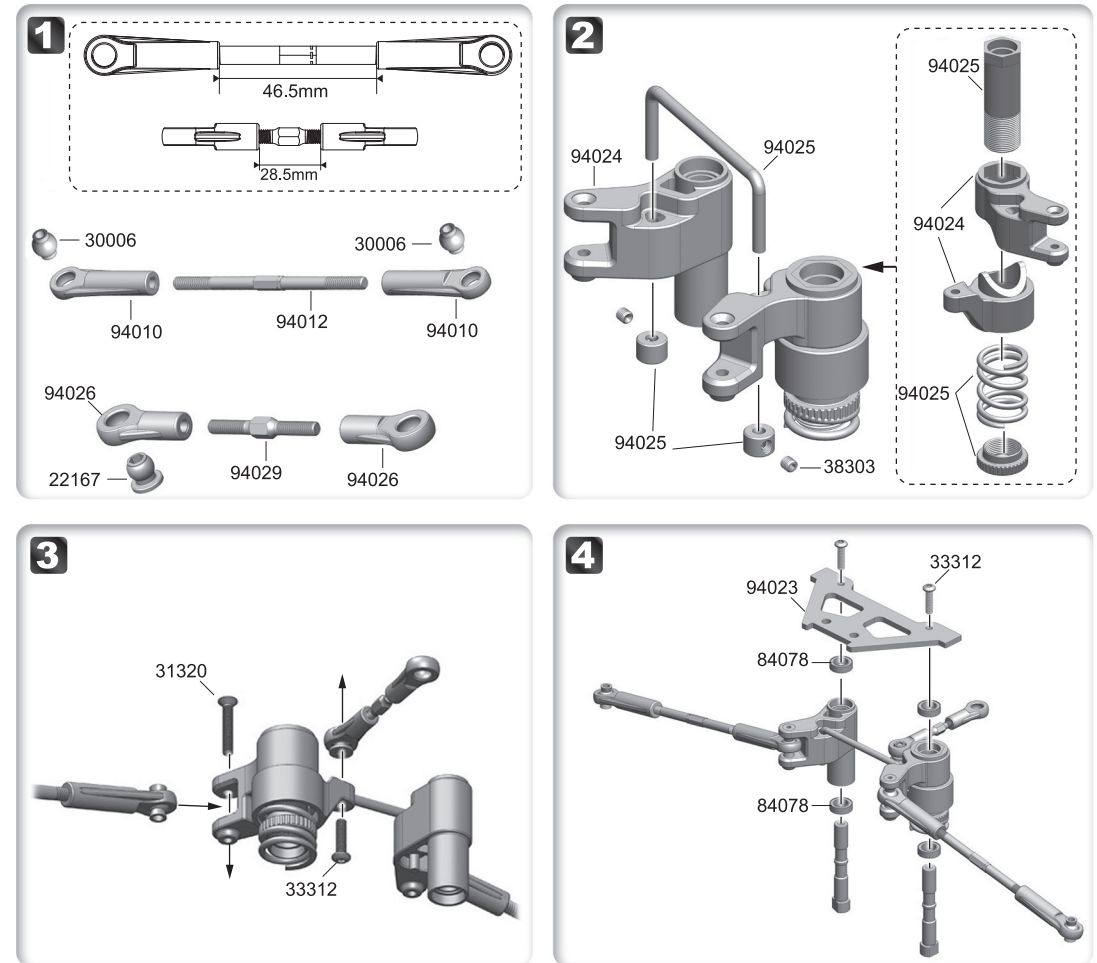

5

Front / Rear Shock Tower & Body Post Assembly GP & EP

- 94019
2.6x12mm x2
Cap Head Screw
- 33414
4x14mm x4
B/H Screw
- 32316
3x16mm x2
Cap Head Screw
- 32320
3x20mm x2
Cap Head Screw
- 89107
6.8mm x2
Ball End
- 88115 x4
Alum Collar

7

Servo Saver Assembly GP & EP

- 30006
7.8mm x4
Ball Ends
- 22167
3x3mm x1
Ball Joint
- 94025
Collar x2
- 38303
3x3mm x2
Set Screw
- 33312
3x12mm x1
B/H Screw
- 31320
3x20mm x2
F/H Screw
- 84078
6x10x3mm x4
Ball Bearing