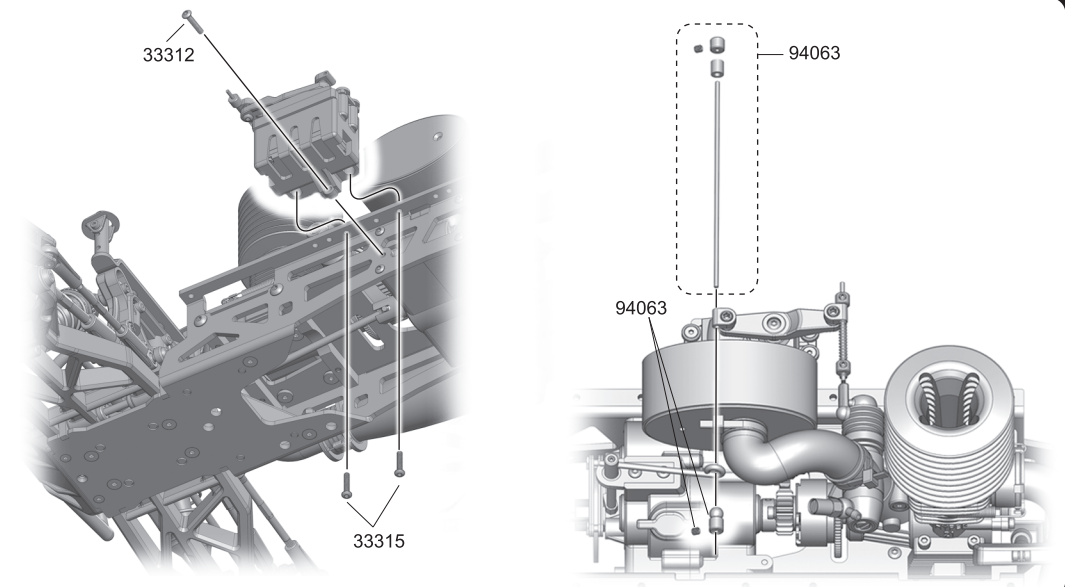

Throttle / Brake Linkage Assembly

GP