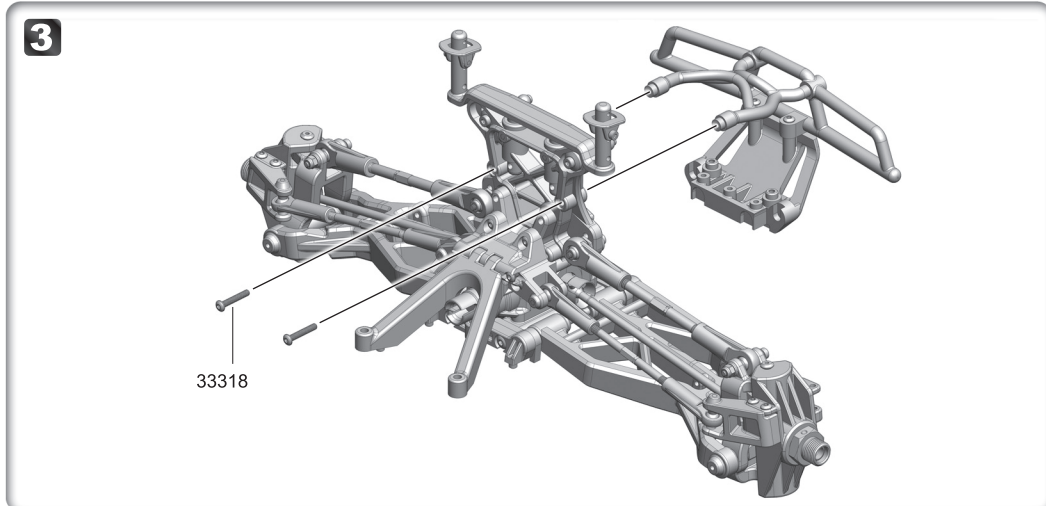

GP & EP

- 33312
3x12mm x4
B/H Screw
- 33318
3x18mm x2
B/H Screw

11

2-Speed Gear & Shaft Assembly 1

GP & EP

- 84075
6x13x5mm x2
Ball Bearing
- 39021
5x0.6mm x3
E Clip
- 94039
2.5x11.8mm x1
Pin

12

2-Speed Gear & Shaft Assembly 2