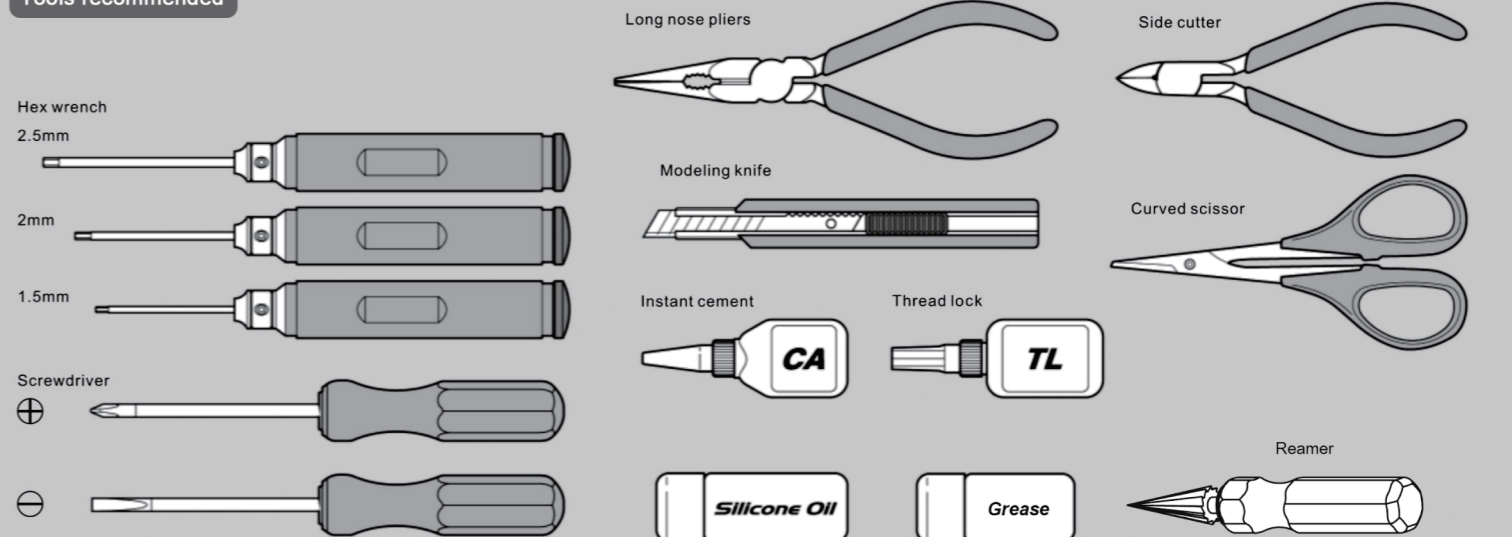

Radio control equipment set

Hyper 30 Engine series

Required for engine starting

Tools recommended

Included items

4WD MONSTER TRUCK HYPERMT SPORT Plus e

Radio control equipment set

Tools recommended