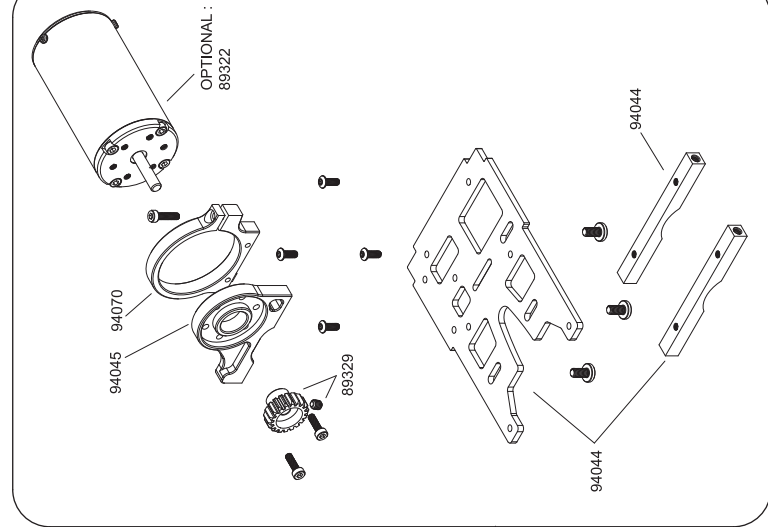

EP

27

Battery Box Assembly

EP

33312
3x12mm x8
B/H Screw

30

New MT Plus Tires/Wheels & Body Supporter Assembly

EP

33310
3x10mm x6
B/H Screw

OPTIONAL :
89421WP : 150A ESC.

Battery Exploded View

Servo / Radio Box Exploded View

Upper Roll Brace Exploded View

Wheelie Wheel Exploded View

OPTIONAL PARTS

Electric Full Exploded View