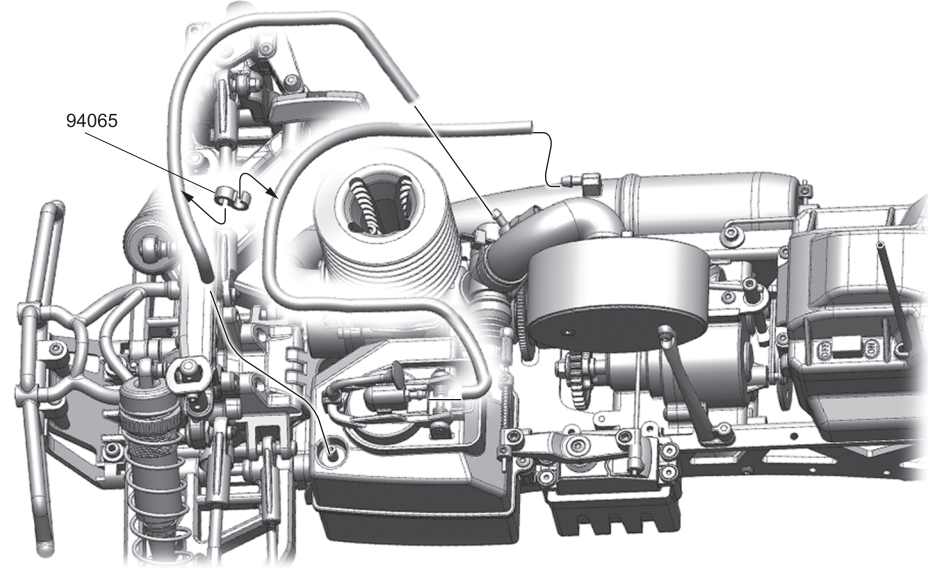

33308
3x8mm x2
B/H Screw

33312
3x12mm x4
B/H Screw

Radio Box / Fuel Tank Assembly

GP

32

Fuel Tube Assembly

GP

94065
Fuel Tube Clip