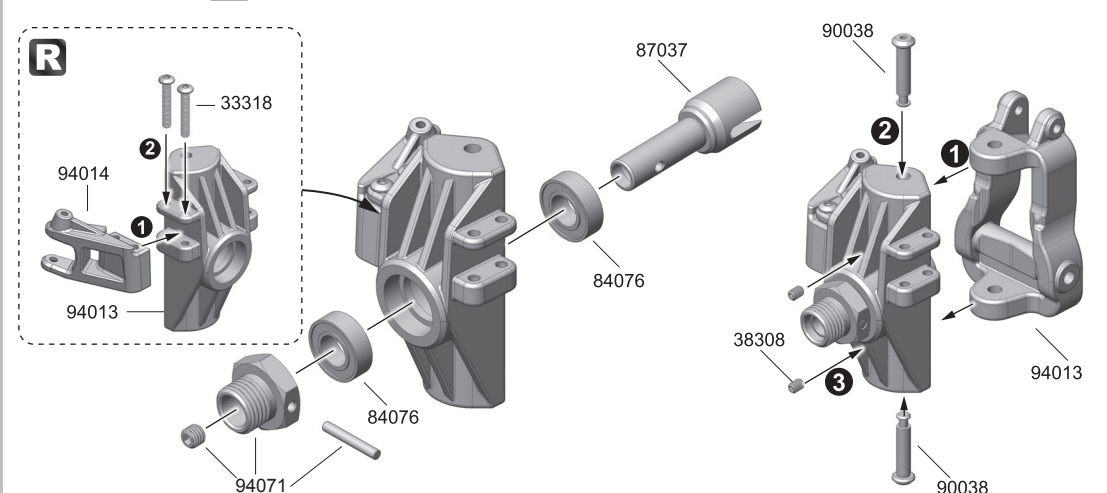

2

-  84076
8x16x5mm x2
Ball Bearing
-  37002
8x19x6mm x2
Ball Bearing
-  33312
3x12mm x4
B/H Screw
-  33414
4x14mm x4
B/H Screw
-  88002
4x47x20mm x4
Hex Screw

3

-  38308
3x8mm x4
Set Screw
-  38504
5x4mm x2
Set Screw
-  33318
3x18mm x4
B/H Screw
-  94071
2.5x16.8mm x4
Shaft
-  84076
8x16x5mm x4
Ball Bearing

4

-  39008
M3 Nut x2
-  33308N
3x8mm x2
Washer Head Screw
-  30002
7.8mm x2
Ball Long
-  30005 x2
Ball Flanged
-  32325
3x25mm x2
Cap Head Screw

Front / Rear Steering Knuckle Assembly**GP & EP****FRONT x2****REAR x2****Front / Rear Suspension Arm Assembly****GP & EP****Front Steering Knuckle x2****Rear Wheel Hub x2**

5

Front / Rear Shock Tower & Body Post Assembly GP & EP

- 94019
2.6x12mm x2
Cap Head Screw
- 33414
4x14mm x4
B/H Screw
- 32316
3x16mm x2
Cap Head Screw
- 32320
3x20mm x2
Cap Head Screw
- 89107
6.8mm x2
Ball End
- 88115 x4
Alum Collar