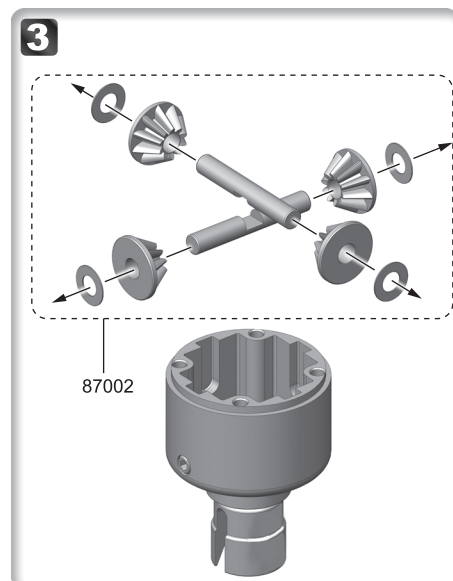

Included items

1**Front / Rear Differential Assembly****GP & EP****Front / Rear Gear Box & Hinge Pin Holder Assembly****GP & EP**

-  38404
4x4mm x2
Set Screw
-  31315
3x15mm x8
F/H Screw
-  87002
4.1x8x0.3mm x8
Washer
-  89002W
6x12x0.15mm x8
Washer
-  36101
5.8x1.9mm x4
O-Ring
-  84076
8x16x5mm x4
Ball Bearing
-  36001
2.5x13.8mm x4
Shaft
-  36102
22x1mm x2
O-Ring

2

-  84076
8x16x5mm x2
Ball Bearing
-  37002
8x19x6mm x2
Ball Bearing
-  33312
3x12mm x4
B/H Screw
-  33414
4x14mm x4
B/H Screw
-  88002
4x47x20mm x4
Hex Screw

3

-  38308
3x8mm x4
Set Screw
-  38504
5x4mm x2
Set Screw
-  33318
3x18mm x4
B/H Screw
-  94071
2.5x16.8mm x4
Shaft
-  84076
8x16x5mm x4
Ball Bearing

5

Front / Rear Shock Tower & Body Post Assembly GP & EP

- 94019
2.6x12mm x2
Cap Head Screw
- 33414
4x14mm x4
B/H Screw
- 32316
3x16mm x2
Cap Head Screw
- 32320
3x20mm x2
Cap Head Screw
- 89107
6.8mm x2
Ball End
- 88115 x4
Alum Collar

7

Servo Saver Assembly GP & EP

- 30006
7.8mm x4
Ball Ends
- 22167
3x3mm x1
Ball Joint
- 94025
Collar x2
- 38303
3x3mm x2
Set Screw
- 33312
3x12mm x1
B/H Screw
- 31320
3x20mm x2
F/H Screw
- 84078
6x10x3mm x4
Ball Bearing