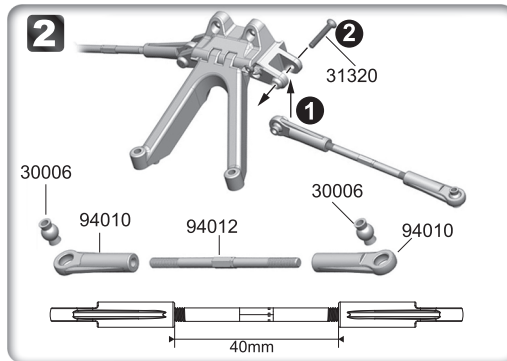

9

Rear Chassis Brace & Mount Assembly

GP & EP

- 33310
  3x10mm x1
  B/H Screw
- 33312
  3x12mm x4
  B/H Screw
- 31320
  3x20mm x4
  F/H Screw
- 94030
  3x31.8mm x1
  Shaft
- 30006
  7.8mm x4
  Ball Ends