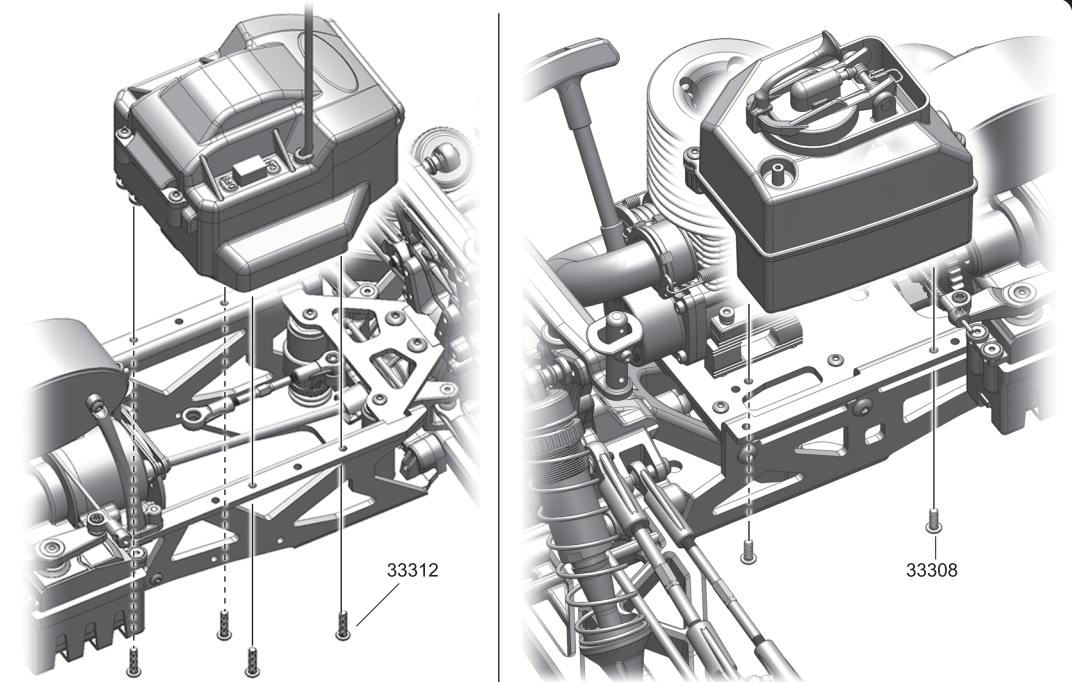

Radio Box / Fuel Tank Assembly

GP