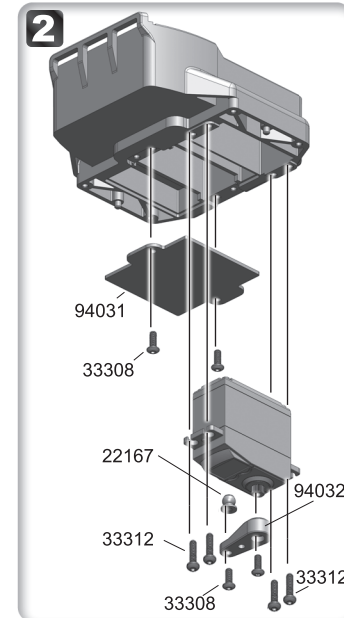

33310
3x10mm x6
B/H Screw

12

84075
6x13x5mm x2
Ball Bearing

39022
7x0.8mm x1
E Clip

39021
5x0.6mm x3
E Clip

94039
3x13.8mm x1
Pin

14

33312
3x12mm x5
B/H Screw

15

39009
Nylon Nut M4 x1

94039
3x13.8mm x4
Pin

EP

Gear & Transmission Shaft Assembly 2

EP

Gear Set & Transmission Box Assembly

EP

Spur Gear & Brake Outdrive Cups & Cap / Plate Assembly

17**Motor Mount / "C" Holder & Mounting Plate Assembly** EP39408
4x8mm x3
Screw33308
3x8mm x4
B/H Screw32312
3x12mm x3
Cap Head Screw**18****ESC. / Motor & Mounting Plate Assembly** EP33308
3x8mm x3
B/H ScrewOPTIONAL :
89421WP : 150A ESC.**19****Battery / Servo & Radio Box Assembly** EP33208
2x8mm x2
B/H Screw33308
3x8mm x6
B/H Screw33312
3x12mm x6
B/H Screw22167
5.8mm x1
Steel Ball38304
3x4mm x2
Set Screw**23****Center Transmission Box & Dogbones onto Chassis Assembly** EP**24****ESC. & Motor onto Chassis Assembly** EP33312
3x12mm x1
B/H Screw