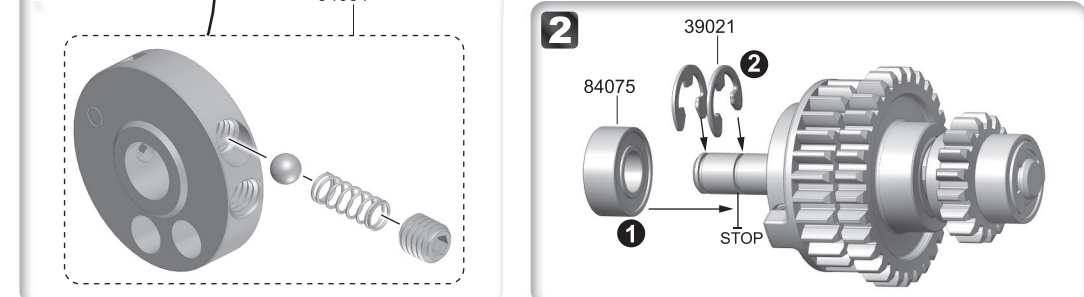

2-Speed Gear & Shaft Assembly 2

GP

- 84075
  6x13x5mm x2
  Ball Bearing
- 84076
  8x16x5mm x1
  Ball Bearing
- 39021
  5x0.6mm x3
  E Clip