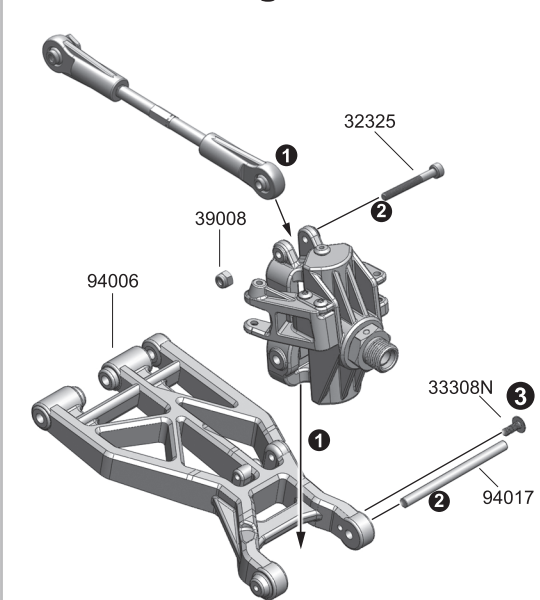

2

-  84076
8x16x5mm x2
Ball Bearing
-  37002
8x19x6mm x2
Ball Bearing
-  33312
3x12mm x4
B/H Screw
-  33414
4x14mm x4
B/H Screw
-  88002
4x47x20mm x4
Hex Screw

3

-  38308
3x8mm x4
Set Screw
-  38504
5x4mm x2
Set Screw
-  33318
3x18mm x4
B/H Screw
-  94071
2.5x16.8mm x4
Shaft
-  84076
8x16x5mm x4
Ball Bearing

4

-  39008
M3 Nut x2
-  33308N
3x8mm x2
Washer Head Screw
-  30002
7.8mm x2
Ball Long
-  30005 x2
Ball Flanged
-  32325
3x25mm x2
Cap Head Screw

Front / Rear Steering Knuckle Assembly**GP & EP****FRONT x2****REAR x2****Front / Rear Suspension Arm Assembly****GP & EP****Front Steering Knuckle x2****Rear Wheel Hub x2**

5

Front / Rear Shock Tower & Body Post Assembly GP & EP

- 94019
2.6x12mm x2
Cap Head Screw
- 33414
4x14mm x4
B/H Screw
- 32316
3x16mm x2
Cap Head Screw
- 32320
3x20mm x2
Cap Head Screw
- 89107
6.8mm x2
Ball End
- 88115 x4
Alum Collar

7

Servo Saver Assembly GP & EP

- 30006
7.8mm x4
Ball Ends
- 22167
3x3mm x1
Ball Joint
- 94025
Collar x2
- 38303
3x3mm x2
Set Screw
- 33312
3x12mm x1
B/H Screw
- 31320
3x20mm x2
F/H Screw
- 84078
6x10x3mm x4
Ball Bearing