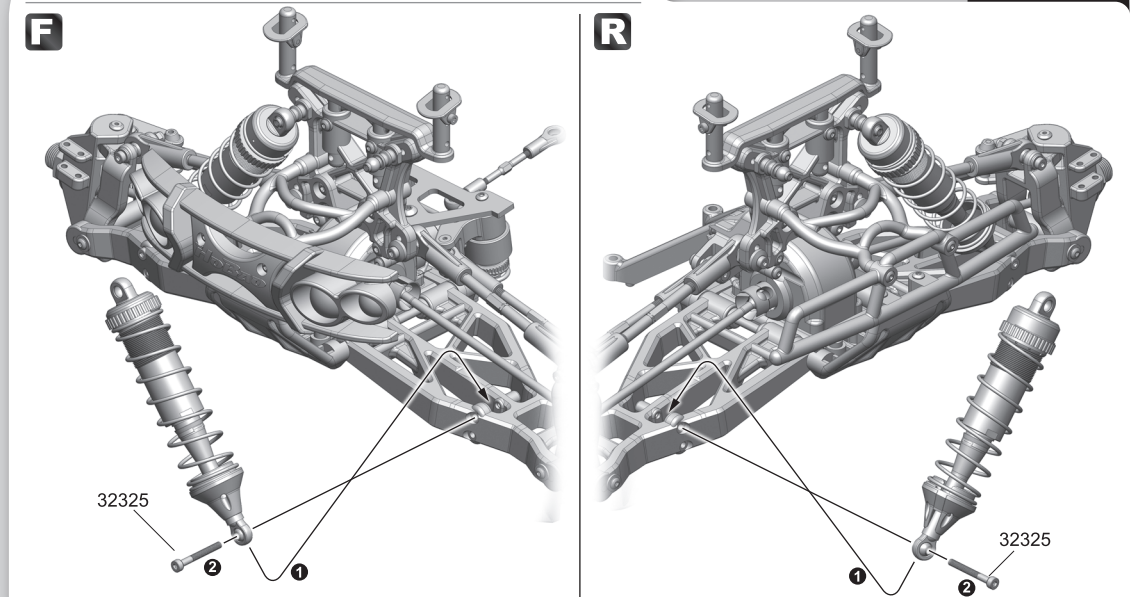

90036
O-ring Shield x8

90036
4x8mm x8
O-Ring

90036
4.05x7.98x1.2mm x4
Washer

30004
6.8mm x4
Ball

24

Front/Rear Shock Assembly 2

GP & EP

32325
3x25mm x4
Cap Head Screw