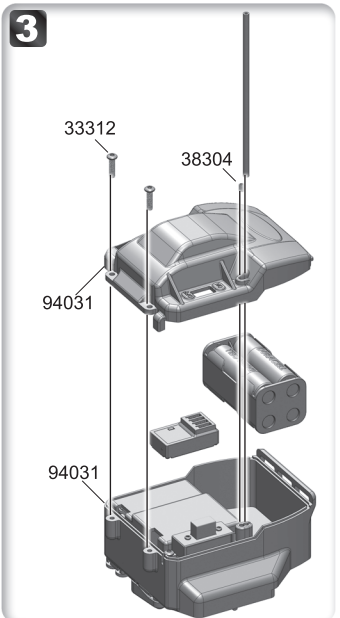

15

39009
Nylon Nut M4 x1

94039
3x13.8mm x4
Pin

EP

Gear & Transmission Shaft Assembly 2

EP

Gear Set & Transmission Box Assembly

EP

Spur Gear & Brake Outdrive Cups & Cap / Plate Assembly

17**Motor Mount / "C" Holder & Mounting Plate Assembly** EP39408
4x8mm x3
Screw33308
3x8mm x4
B/H Screw32312
3x12mm x3
Cap Head Screw**18****ESC. / Motor & Mounting Plate Assembly** EP33308
3x8mm x3
B/H ScrewOPTIONAL :
89421WP : 150A ESC.**19****Battery / Servo & Radio Box Assembly** EP33208
2x8mm x2
B/H Screw33308
3x8mm x6
B/H Screw33312
3x12mm x6
B/H Screw22167
5.8mm x1
Steel Ball38304
3x4mm x2
Set Screw**23****Center Transmission Box & Dogbones onto Chassis Assembly** EP**24****ESC. & Motor onto Chassis Assembly** EP33312
3x12mm x1
B/H Screw