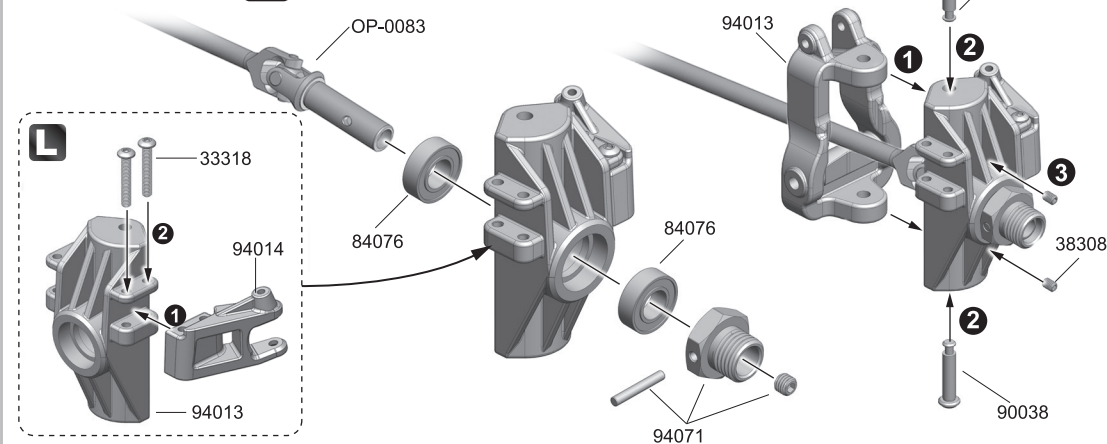

2

-  84076
8x16x5mm x2
Ball Bearing
-  37002
8x19x6mm x2
Ball Bearing
-  33312
3x12mm x4
B/H Screw
-  33414
4x14mm x4
B/H Screw
-  88002
4x47x20mm x4
Hex Screw

3

-  38308
3x8mm x4
Set Screw
-  38504
5x4mm x2
Set Screw
-  33318
3x18mm x4
B/H Screw
-  94071
2.5x16.8mm x4
Shaft
-  84076
8x16x5mm x4
Ball Bearing

4

-  39008
M3 Nut x2
-  33308N
3x8mm x2
Washer Head Screw
-  30002
7.8mm x2
Ball Long
-  30005 x2
Ball Flanged
-  32325
3x25mm x2
Cap Head Screw

Front / Rear Steering Knuckle Assembly**GP & EP****FRONT x2****REAR x2****Front / Rear Suspension Arm Assembly****GP & EP****Front Steering Knuckle x2****Rear Wheel Hub x2**

5

Front / Rear Shock Tower & Body Post Assembly GP & EP

- 94019
2.6x12mm x2
Cap Head Screw
- 33414
4x14mm x4
B/H Screw
- 32316
3x16mm x2
Cap Head Screw
- 32320
3x20mm x2
Cap Head Screw
- 89107
6.8mm x2
Ball End
- 88115 x4
Alum Collar