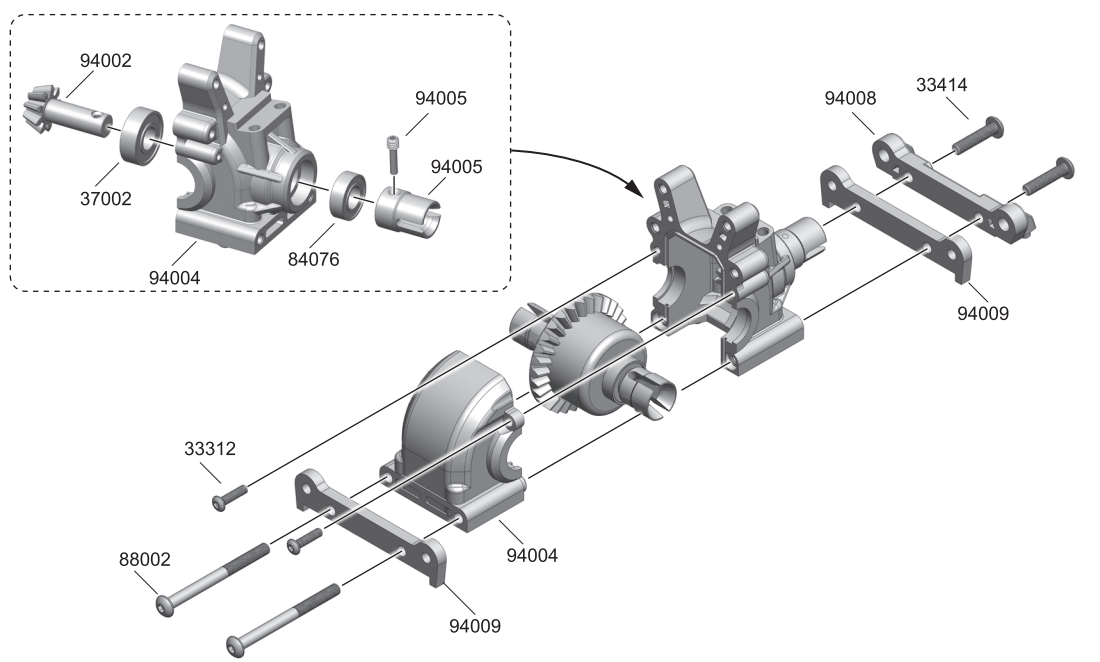

Included items

1**Front / Rear Differential Assembly****GP & EP****Front / Rear Gear Box & Hinge Pin Holder Assembly****GP & EP**

-  38404
4x4mm x2
Set Screw
-  31315
3x15mm x8
F/H Screw
-  87002
4.1x8x0.3mm x8
Washer
-  89002W
6x12x0.15mm x8
Washer
-  36101
5.8x1.9mm x4
O-Ring
-  84076
8x16x5mm x4
Ball Bearing
-  36001
2.5x13.8mm x4
Shaft
-  36102
22x1mm x2
O-Ring

5

Front / Rear Shock Tower & Body Post Assembly GP & EP

- 94019
2.6x12mm x2
Cap Head Screw
- 33414
4x14mm x4
B/H Screw
- 32316
3x16mm x2
Cap Head Screw
- 32320
3x20mm x2
Cap Head Screw
- 89107
6.8mm x2
Ball End
- 88115 x4
Alum Collar