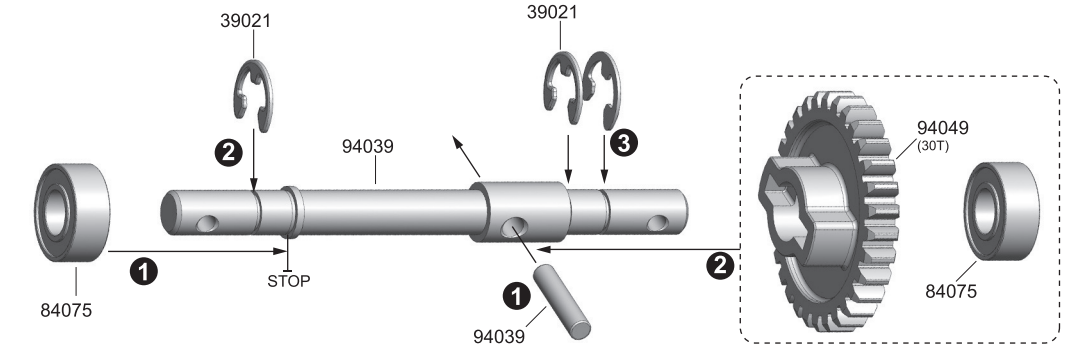

GP

- 84075
6x13x5mm x2
Ball Bearing
- 84076
8x16x5mm x1
Ball Bearing
- 39021
5x0.6mm x3
E Clip

13

2-Speed Gear & Shaft Assembly 3

GP & EP

- 84075
6x13x5mm x2
Ball Bearing
- 39021
5x0.6mm x3
E Clip
- 94039
3x13.8mm x1
Pin