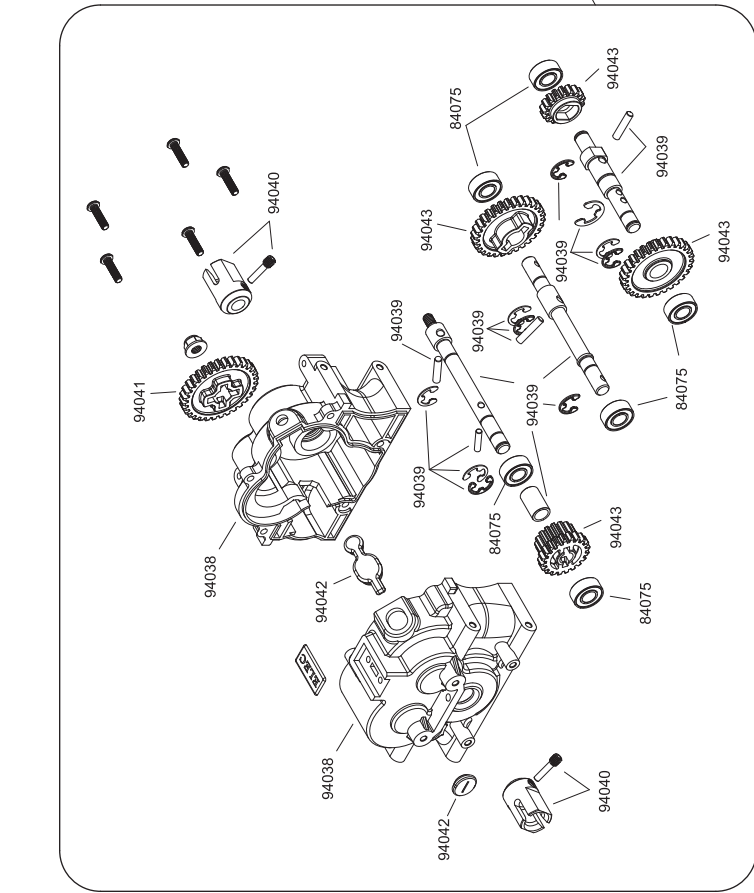

OPTIONAL :
89421WP : 150A ESC.

Battery Exploded View

Servo / Radio Box Exploded View

Upper Roll Brace Exploded View

Wheelie Wheel Exploded View

OPTIONAL PARTS

Electric Full Exploded View

94075BU : MT Plus Printed Body - Blue
94075DG : MT Plus Printed Body - Gray

4WD MONSTER TRUCK
HYPERMT
SPORT *Plus e*