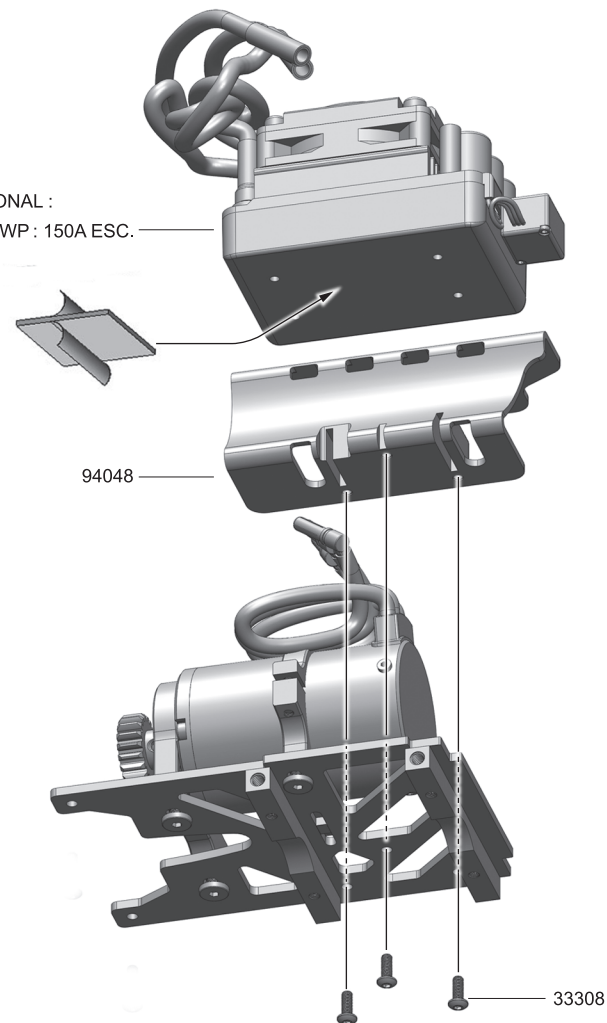

33310
3x10mm x6
B/H Screw

12

84075
6x13x5mm x2
Ball Bearing

39022
7x0.8mm x1
E Clip

39021
5x0.6mm x3
E Clip

94039
3x13.8mm x1
Pin

14

33312
3x12mm x5
B/H Screw

15

39009
Nylon Nut M4 x1

94039
3x13.8mm x4
Pin

EP

Gear & Transmission Shaft Assembly 2

EP

Gear Set & Transmission Box Assembly

EP

Spur Gear & Brake Outdrive Cups & Cap / Plate Assembly

17**Motor Mount / "C" Holder & Mounting Plate Assembly** EP39408
4x8mm x3
Screw33308
3x8mm x4
B/H Screw32312
3x12mm x3
Cap Head Screw**18****ESC. / Motor & Mounting Plate Assembly** EP33308
3x8mm x3
B/H ScrewOPTIONAL :
89421WP : 150A ESC.**19****Battery / Servo & Radio Box Assembly** EP33208
2x8mm x2
B/H Screw33308
3x8mm x6
B/H Screw33312
3x12mm x6
B/H Screw22167
5.8mm x1
Steel Ball38304
3x4mm x2
Set Screw**23****Center Transmission Box & Dogbones onto Chassis Assembly** EP**24****ESC. & Motor onto Chassis Assembly** EP33312
3x12mm x1
B/H Screw