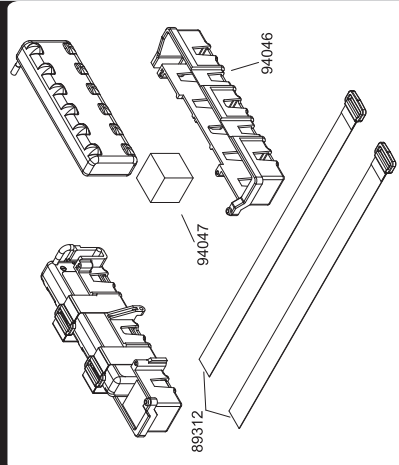

Battery Exploded View