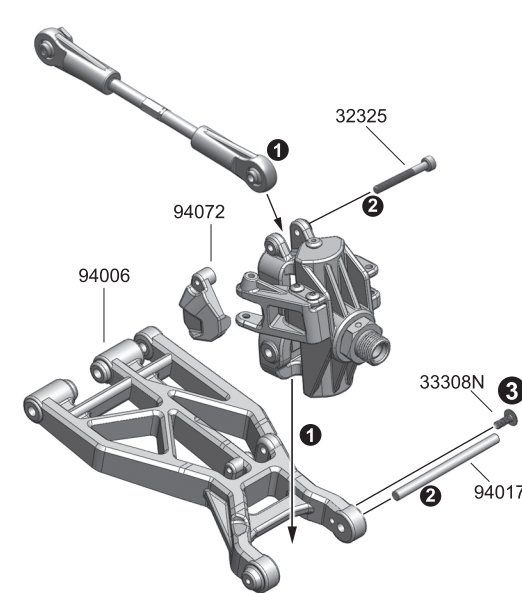

2

-  84076
8x16x5mm x2
Ball Bearing
-  37002
8x19x6mm x2
Ball Bearing
-  33312
3x12mm x4
B/H Screw
-  33414
4x14mm x4
B/H Screw
-  88002
4x47x20mm x4
Hex Screw

3

-  38308
3x8mm x4
Set Screw
-  38504
5x4mm x2
Set Screw
-  33318
3x18mm x4
B/H Screw
-  94071
2.5x16.8mm x4
Shaft
-  84076
8x16x5mm x4
Ball Bearing

4

-  39008
M3 Nut x2
-  33308N
3x8mm x2
Washer Head Screw
-  30002
7.8mm x2
Ball Long
-  30005 x2
Ball Flanged
-  32325
3x25mm x2
Cap Head Screw

Front / Rear Steering Knuckle Assembly**GP & EP****FRONT x2****REAR x2****Front / Rear Suspension Arm Assembly****GP & EP****Front Steering Knuckle x2****Rear Wheel Hub x2**

5

Front / Rear Shock Tower & Body Post Assembly GP & EP

- 94019
2.6x12mm x2
Cap Head Screw
- 33414
4x14mm x4
B/H Screw
- 32316
3x16mm x2
Cap Head Screw
- 32320
3x20mm x2
Cap Head Screw
- 89107
6.8mm x2
Ball End
- 88115 x4
Alum Collar

7

Servo Saver Assembly GP & EP

- 30006
7.8mm x4
Ball Ends
- 22167
3x3mm x1
Ball Joint
- 94025
Collar x2
- 38303
3x3mm x2
Set Screw
- 33312
3x12mm x1
B/H Screw
- 31320
3x20mm x2
F/H Screw
- 84078
6x10x3mm x4
Ball Bearing