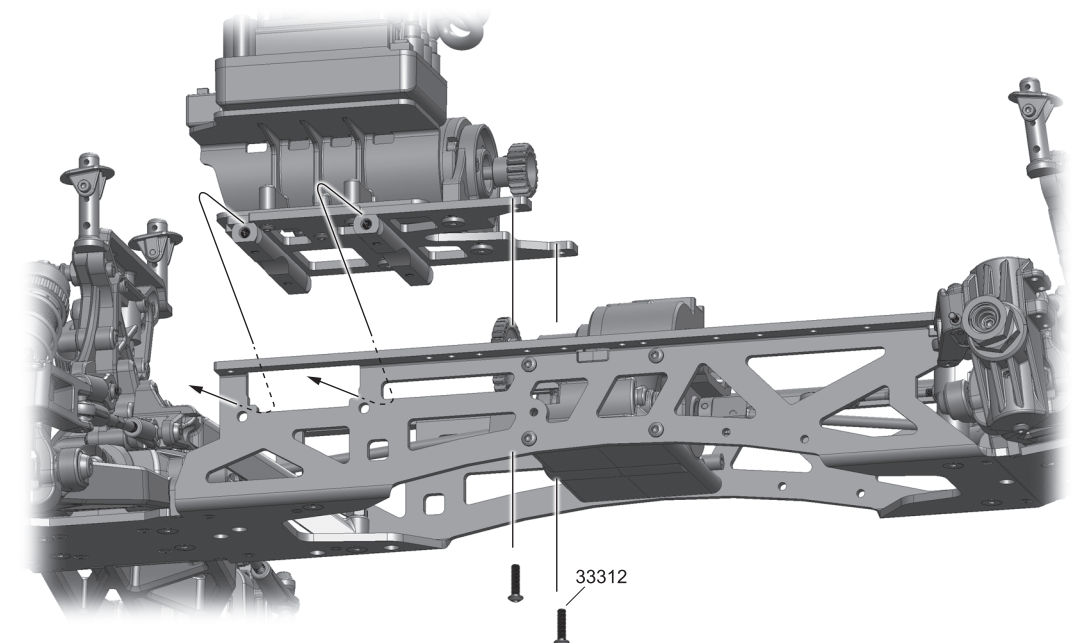

ESC. & Motor onto Chassis Assembly EP

33312
3x12mm x1
B/H Screw