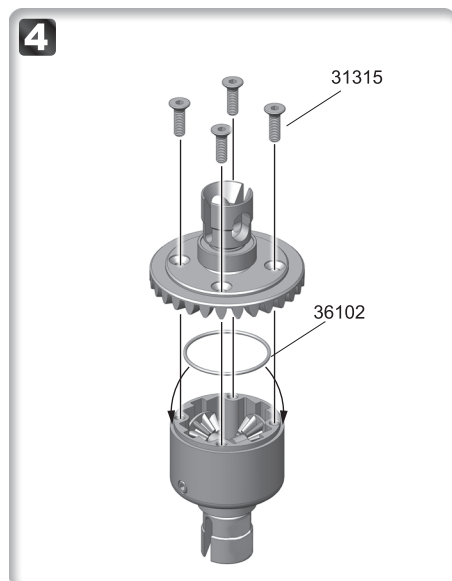

Included items

1**Front / Rear Differential Assembly****GP & EP****Front / Rear Gear Box & Hinge Pin Holder Assembly****GP & EP**

-  38404
4x4mm x2
Set Screw
-  31315
3x15mm x8
F/H Screw
-  87002
4.1x8x0.3mm x8
Washer
-  89002W
6x12x0.15mm x8
Washer
-  36101
5.8x1.9mm x4
O-Ring
-  84076
8x16x5mm x4
Ball Bearing
-  36001
2.5x13.8mm x4
Shaft
-  36102
22x1mm x2
O-Ring

2

-  84076
8x16x5mm x2
Ball Bearing
-  37002
8x19x6mm x2
Ball Bearing
-  33312
3x12mm x4
B/H Screw
-  33414
4x14mm x4
B/H Screw
-  88002
4x47x20mm x4
Hex Screw

3

-  38308
3x8mm x4
Set Screw
-  38504
5x4mm x2
Set Screw
-  33318
3x18mm x4
B/H Screw
-  94071
2.5x16.8mm x4
Shaft
-  84076
8x16x5mm x4
Ball Bearing

5

Front / Rear Shock Tower & Body Post Assembly GP & EP

- 94019
2.6x12mm x2
Cap Head Screw
- 33414
4x14mm x4
B/H Screw
- 32316
3x16mm x2
Cap Head Screw
- 32320
3x20mm x2
Cap Head Screw
- 89107
6.8mm x2
Ball End
- 88115 x4
Alum Collar

7

Servo Saver Assembly GP & EP

- 30006
7.8mm x4
Ball Ends
- 22167
3x3mm x1
Ball Joint
- 94025
Collar x2
- 38303
3x3mm x2
Set Screw
- 33312
3x12mm x1
B/H Screw
- 31320
3x20mm x2
F/H Screw
- 84078
6x10x3mm x4
Ball Bearing