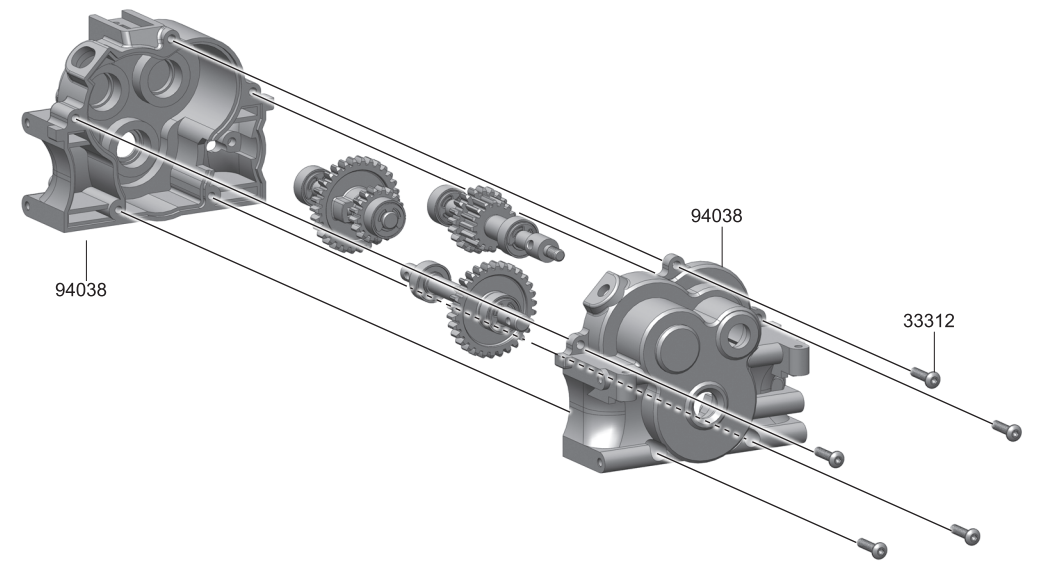

15

39009
Nylon Nut M4 x1

94039
3x13.8mm x4
Pin

EP

Gear & Transmission Shaft Assembly 2

EP

Gear Set & Transmission Box Assembly

EP

Spur Gear & Brake Outdrive Cups & Cap / Plate Assembly

17**Motor Mount / "C" Holder & Mounting Plate Assembly** EP39408
4x8mm x3
Screw33308
3x8mm x4
B/H Screw32312
3x12mm x3
Cap Head Screw**18****ESC. / Motor & Mounting Plate Assembly** EP33308
3x8mm x3
B/H ScrewOPTIONAL :
89421WP : 150A ESC.**19****Battery / Servo & Radio Box Assembly** EP33208
2x8mm x2
B/H Screw33308
3x8mm x6
B/H Screw33312
3x12mm x6
B/H Screw22167
5.8mm x1
Steel Ball38304
3x4mm x2
Set Screw**23****Center Transmission Box & Dogbones onto Chassis Assembly** EP**24****ESC. & Motor onto Chassis Assembly** EP33312
3x12mm x1
B/H Screw