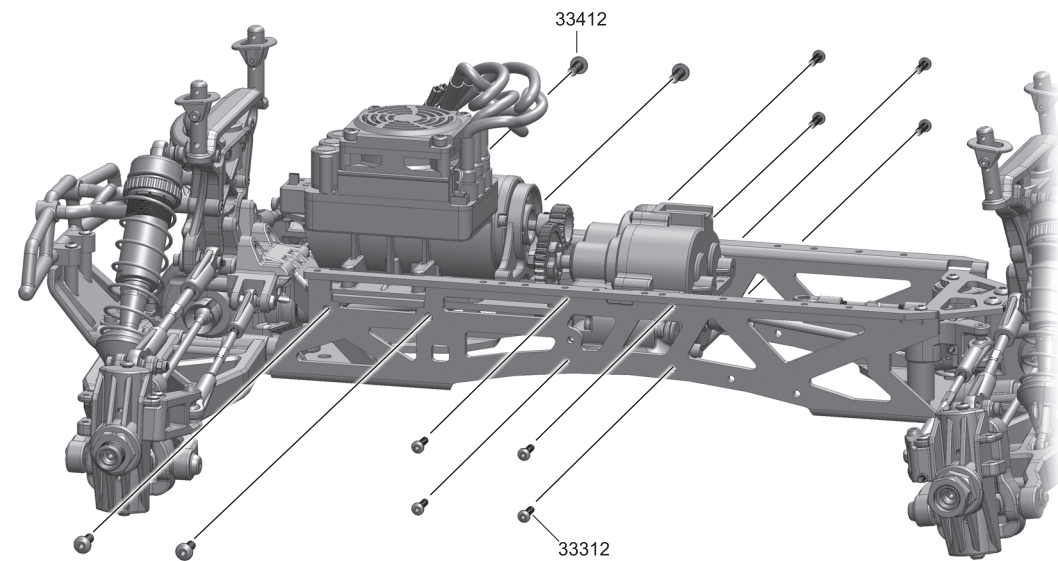

25

Center Chassis Assembly

EP

33312
3x12mm x8
B/H Screw

33412
4x12mm x4
B/H Screw