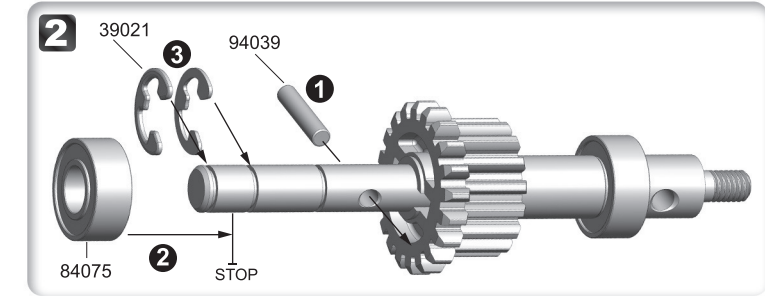

GP & EP

- 33312
3x12mm x4
B/H Screw
- 33318
3x18mm x2
B/H Screw

11

2-Speed Gear & Shaft Assembly 1

GP & EP

- 84075
6x13x5mm x2
Ball Bearing
- 39021
5x0.6mm x3
E Clip
- 94039
2.5x11.8mm x1
Pin

12

2-Speed Gear & Shaft Assembly 2

GP

- 84075
6x13x5mm x2
Ball Bearing
- 84076
8x16x5mm x1
Ball Bearing
- 39021
5x0.6mm x3
E Clip

13

2-Speed Gear & Shaft Assembly 3

GP & EP

- 84075
6x13x5mm x2
Ball Bearing
- 39021
5x0.6mm x3
E Clip
- 94039
3x13.8mm x1
Pin