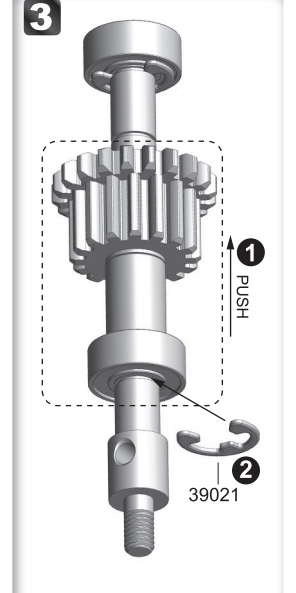

5

Front / Rear Shock Tower & Body Post Assembly GP & EP

- 94019
2.6x12mm x2
Cap Head Screw
- 33414
4x14mm x4
B/H Screw
- 32316
3x16mm x2
Cap Head Screw
- 32320
3x20mm x2
Cap Head Screw
- 89107
6.8mm x2
Ball End
- 88115 x4
Alum Collar

GP & EP

- 33312
3x12mm x4
B/H Screw
- 33318
3x18mm x2
B/H Screw

11

2-Speed Gear & Shaft Assembly 1

GP & EP

- 84075
6x13x5mm x2
Ball Bearing
- 39021
5x0.6mm x3
E Clip
- 94039
2.5x11.8mm x1
Pin

12

2-Speed Gear & Shaft Assembly 2

GP

- 84075
6x13x5mm x2
Ball Bearing
- 84076
8x16x5mm x1
Ball Bearing
- 39021
5x0.6mm x3
E Clip

13

2-Speed Gear & Shaft Assembly 3

GP & EP

- 84075
6x13x5mm x2
Ball Bearing
- 39021
5x0.6mm x3
E Clip
- 94039
3x13.8mm x1
Pin

20

Battery / Servo / Radio Box Assembly

GP

33208
2x8mm x2
B/H Screw

33308
3x8mm x6
B/H Screw

33312
3x12mm x6
B/H Screw

22167
5.8mm x1
Steel Ball

38304
3x4mm x2
Set Screw