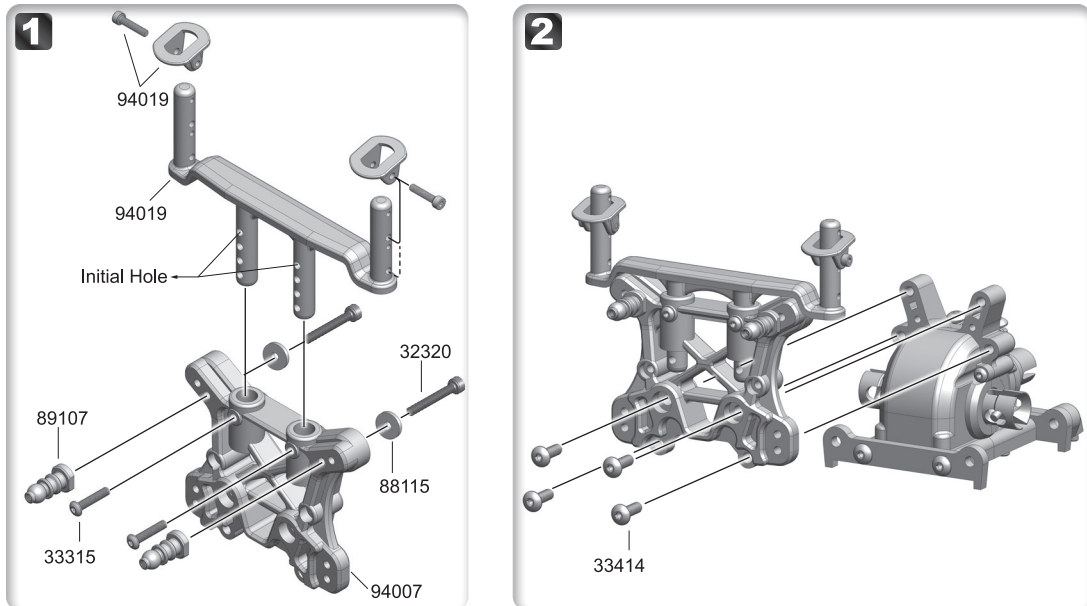

5

Front / Rear Shock Tower & Body Post Assembly GP & EP