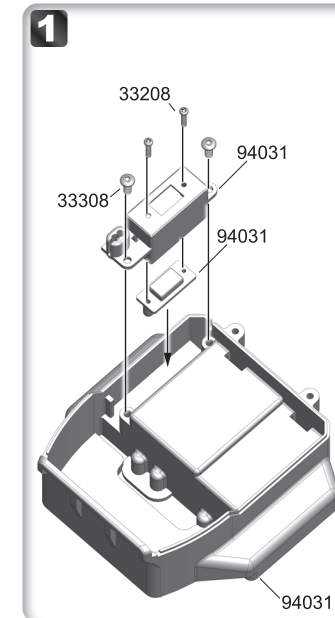

33310
3x10mm x6
B/H Screw

12

84075
6x13x5mm x2
Ball Bearing

39022
7x0.8mm x1
E Clip

39021
5x0.6mm x3
E Clip

94039
3x13.8mm x1
Pin

14

33312
3x12mm x5
B/H Screw

15

39009
Nylon Nut M4 x1

94039
3x13.8mm x4
Pin

EP

Gear & Transmission Shaft Assembly 2

EP

Gear Set & Transmission Box Assembly

EP

Spur Gear & Brake Outdrive Cups & Cap / Plate Assembly

17**Motor Mount / "C" Holder & Mounting Plate Assembly** EP39408
4x8mm x3
Screw33308
3x8mm x4
B/H Screw32312
3x12mm x3
Cap Head Screw**18****ESC. / Motor & Mounting Plate Assembly** EP33308
3x8mm x3
B/H ScrewOPTIONAL :
89421WP : 150A ESC.**19****Battery / Servo & Radio Box Assembly** EP33208
2x8mm x2
B/H Screw33308
3x8mm x6
B/H Screw33312
3x12mm x6
B/H Screw22167
5.8mm x1
Steel Ball38304
3x4mm x2
Set Screw**23****Center Transmission Box & Dogbones onto Chassis Assembly** EP**24****ESC. & Motor onto Chassis Assembly** EP33312
3x12mm x1
B/H Screw